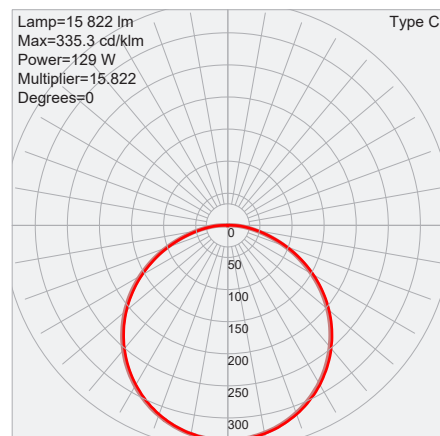

Color Correlated Temperature (CCT): 4000K, or 3-CCT

Dimmable: 0-10V

Color Rendering Index (CRI): >70

L70: 50000 hours

Ordering Information

Model	Wattage	Voltage	Current	Lumens	Efficacy	CCT	Dimming	Color	Dimensions	Weight
MPL01 87W	87W	120-277V	0.80A@120V, 0.35A@277V	10614	122 lm/W	4000K	0-10V	Dark Bronze	ø 25.20°C x 2.80"H (Head only) 24.30"L x ø 25.20°C (Luminaire total) ø 4.00°C (Base only)	25.07 lbs
MPL01 130W	130W	120-277V	1.19A@120V, 0.52A@277V	15860	122 lm/W	4000K	0-10V	Dark Bronze	ø 25.20°C x 2.80"H (Head only) 24.30"L x ø 25.20°C (Luminaire total) ø 4.00°C (Base only)	25.70 lbs
MPL01 130W 3CCT	(45W, 70W, 87W, 130W)	120-277V	0.41A@120V, 0.18A@277V 0.64A@120V, 0.28A@277V 0.80A@120V, 0.35A@277V 1.19A@120V, 0.52A@277V	5500 8500 10600 15800	122 lm/W	(3000K, 4000K, 5000K)	0-10V	Dark Bronze	ø 25.20°C x 2.80"H (Head only) 24.30"L x ø 25.20°C (Luminaire total) ø 4.00°C (Base only)	25.70 lbs

Shipping Information

Model Size	Shipping Dimensions	Shipping Weight	Quantity /Box
87W	29.00"L x 28.00"W x 11.00"D	33.00 lbs	1
130W	29.00"L x 28.00"W x 11.00"D	34.00 lbs	1

Physical Dimensions

All Models 24.30"L x ø 25.20°C (Luminaire total)
ø 4.00°C (Base only)

Photometric Characteristics

*Example of 130W 4000K