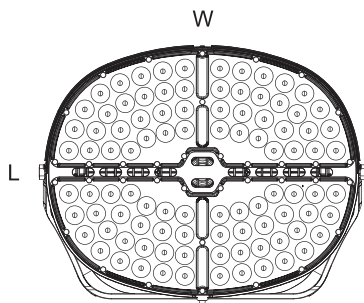

500W, 650W, and 850W Models

18.50"L x 23.80"W x 17.46"D