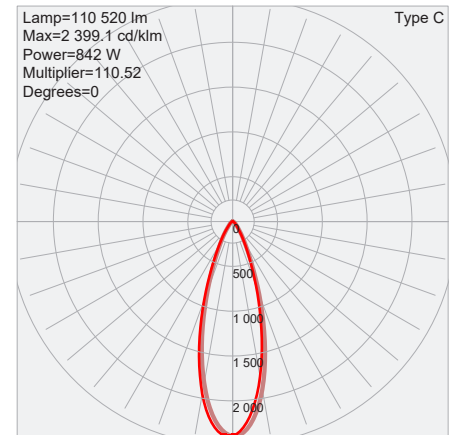

Photometric Characteristics

*Example of 850W (480V) 5700K