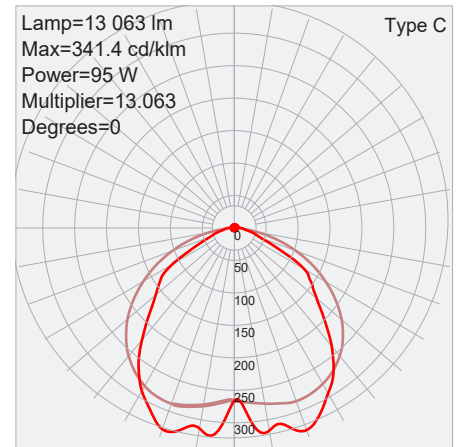

Lighting Data

Lumens: 6000, 9400, 13000
Lumens Per Watt: Up to 137 lm/W
Color Correlated Temperature (CCT): 5000K
Dimmable: 1-10V
Color Rendering Index (CRI): >82
L70: 50000 hours

Ordering Information

Model	Size	Wattage	Voltage	Current	Lumens	Efficacy	CCT	Dimming	Color	Dimensions	Weight
MVT03 45W	2-FT	45W	120-277V	0.38A@120V, 0.16A@277V	6000	133 lm/W	5000K	1-10V	Light Gray	23.60"L x 6.80"W x 3.70"H	7.72 lbs
MVT03 70W	2-FT	70W	120-277V	0.58A@120V, 0.25A@277V	9400	134 lm/W	5000K	1-10V	Light Gray	23.60"L x 6.80"W x 3.70"H	8.03 lbs
MVT03 95W	2-FT	95W	120-277V	0.79A@120V, 0.34A@277V	13000	137 lm/W	5000K	1-10V	Light Gray	23.60"L x 6.80"W x 3.70"H	8.20 lbs

Shipping Information

Model Wattage	Unit Weight	Shipping Dimensions	Shipping Weight	Quantity /Box
45W	7.72 lbs	26.00"L x 9.00"W x 5.00"D	9.00 lbs	1
70W	8.03 lbs	26.00"L x 9.00"W x 6.00"D	10.00 lbs	1
95W	8.20 lbs	26.00"L x 9.00"W x 5.00"D	9.50 lbs	1

Physical Dimensions

2-FT Models 23.60"L x 6.80"W x 3.70"H

Photometric Characteristics

*Example of 2-FT 95W