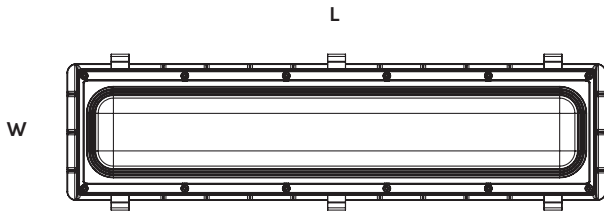

Lighting Data

Lumens: 6000, 9400, 13000
Lumens Per Watt: Up to 137 lm/W
Color Correlated Temperature (CCT): 5000K
Dimmable: 1-10V
Color Rendering Index (CRI): >82
L70: 50000 hours

Ordering Information

Model	Size	Wattage	Voltage	Current	Lumens	Efficacy	CCT	Dimming	Color	Dimensions	Weight
MVT03 45W	2-FT	45W	120-277V	0.38A@120V, 0.16A@277V	6000	133 lm/W	5000K	1-10V	Light Gray	23.60"L x 6.80"W x 3.70"H	7.72 lbs
MVT03 70W	2-FT	70W	120-277V	0.58A@120V, 0.25A@277V	9400	134 lm/W	5000K	1-10V	Light Gray	23.60"L x 6.80"W x 3.70"H	8.03 lbs
MVT03 95W	2-FT	95W	120-277V	0.79A@120V, 0.34A@277V	13000	137 lm/W	5000K	1-10V	Light Gray	23.60"L x 6.80"W x 3.70"H	8.20 lbs

Physical Dimensions

2-FT Models 23.60"L x 6.80"W x 3.70"H

Photometric Characteristics

*Example of 2-FT 95W