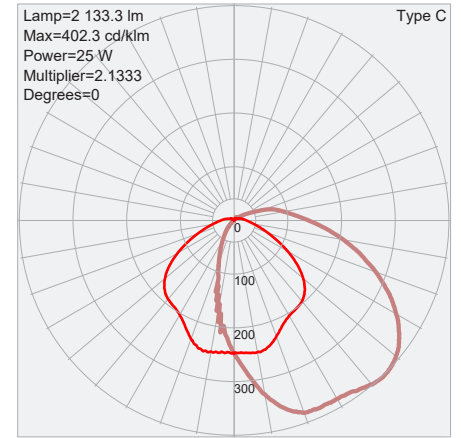

Dimmable: No

Color Rendering Index (CRI): >70

L70: 50000 hours

Ordering Information

Model	Wattage	Voltage	Current	Lumens	Efficacy	CCT	Dimming	Color	Dimensions	Weight
MWM0117W[120-277V]	17W	120-277V	0.14A@120V, 0.06A@277V	2020	119 lm/W	5000K	No	Dark Bronze	8.38"L x 5.84"W x 3.52"D	2.03 lbs
MWM0125W[120-277V]	25W	120-277V	0.21A@120V, 0.09A@277V	2700	108 lm/W	5000K	No	Dark Bronze	8.38"L x 5.84"W x 3.52"D	2.03 lbs

Shipping Information

Model Size	Shipping Dimensions	Shipping Weight	Quantity /Box
All Models	20.00"L x 19.00"W x 9.00"D	33.50 lbs	12

Physical Dimensions

All Models 8.38"L x 5.84"W x 3.52"D

Photometric Characteristics