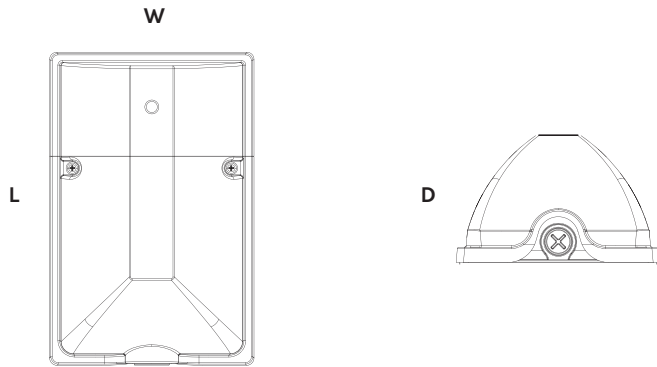

Shipping Information

Model Size	Shipping Dimensions	Shipping Weight	Quantity /Box
All Models	20.00"L x 19.00"W x 9.00"D	33.50 lbs	12

Physical Dimensions

All Models 8.38"L x 5.84"W x 3.52"D

Photometric Characteristics