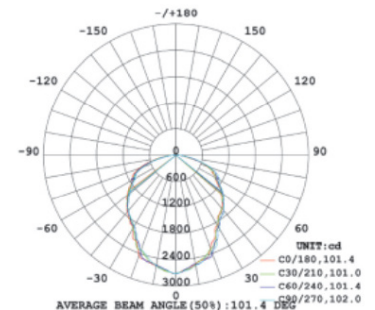

Lumens Per Watt: Up to 142 lm/W

Color Correlated Temperature (CCT): 5000K

Dimmable: No

Color Rendering Index (CRI): >70

L70: 75000 hours

Ordering Information

Model	Shape	Wattage	Voltage	Current	Lumens	Efficacy	CCT	Dimming	Color	Dimensions	Weight
WSD-RPT06W27-50K-B-I2	Round	60W	120-277V	0.50A@120V, 0.22A@277V	8520	142 lm/W	5000K	No	Dark Bronze	ø 17.71"C x 7.87"H	11.30 lbs
WSD-SPT06W27-50K-B	Square	60W	120-277V	0.50A@120V, 0.22A@277V	8520	142 lm/W	5000K	No	Dark Bronze	15.75"L x 15.75"W x 16.79"H	13.70 lbs
WSD-HPT06W27-50K-B	Hourglass	60W	120-277V	0.50A@120V, 0.22A@277V	8520	142 lm/W	5000K	No	Dark Bronze	ø 18.90"C x 18.80"H	12.40 lbs
WSD-HPT10W27-50K-B	Hourglass	100W	120-277V	0.83A@120V, 0.36A@277V	13600	136 lm/W	5000K	No	Dark Bronze	ø 18.90"C x 18.80"H	12.40 lbs

Shipping Information

Model Size	Shipping Dimensions	Quantity /Box
Round 60W	17.91"L x 17.91"W x 9.45"D	1
Square 60W	17.72"L x 17.72"W x 18.90"D	1
Hourglass 60W	19.88"L x 19.88"W x 21.06"D	1
Hourglass 100W	19.88"L x 19.88"W x 21.06"D	1

Physical Dimensions

Round 60W ø 17.71"C x 7.87"H

Square 60W 15.75"L x 15.75"W x 16.79"H

Hourglass All Models ø 18.90"C x 18.80"H

Photometric Characteristics

*Example of Round 60W 5000K

*Example of Square 60W 5000K