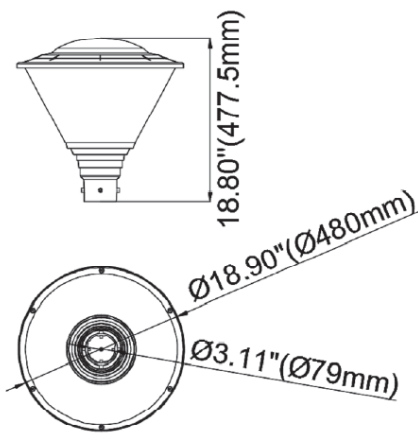

Lumens Per Watt: Up to 142 lm/W

Color Correlated Temperature (CCT): 5000K

Dimmable: No

Color Rendering Index (CRI): >70

L70: 75000 hours

Ordering Information

Model	Shape	Wattage	Voltage	Current	Lumens	Efficacy	CCT	Dimming	Color	Dimensions	Weight
WSD-RPT06W27-50K-B-I2	Round	60W	120-277V	0.50A@120V, 0.22A@277V	8520	142 lm/W	5000K	No	Dark Bronze	ø 17.71"C x 7.87"H	11.30 lbs
WSD-SPT06W27-50K-B	Square	60W	120-277V	0.50A@120V, 0.22A@277V	8520	142 lm/W	5000K	No	Dark Bronze	15.75"L x 15.75"W x 16.79"H	13.70 lbs
WSD-HPT06W27-50K-B	Hourglass	60W	120-277V	0.50A@120V, 0.22A@277V	8520	142 lm/W	5000K	No	Dark Bronze	ø 18.90"C x 18.80"H	12.40 lbs
WSD-HPT10W27-50K-B	Hourglass	100W	120-277V	0.83A@120V, 0.36A@277V	13600	136 lm/W	5000K	No	Dark Bronze	ø 18.90"C x 18.80"H	12.40 lbs

Shipping Information

Model Size	Shipping Dimensions	Quantity /Box
Round 60W	17.91"L x 17.91"W x 9.45"D	1
Square 60W	17.72"L x 17.72"W x 18.90"D	1
Hourglass 60W	19.88"L x 19.88"W x 21.06"D	1
Hourglass 100W	19.88"L x 19.88"W x 21.06"D	1

Physical Dimensions

Round 60W ø 17.71"C x 7.87"H

Square 60W 15.75"L x 15.75"W x 16.79"H

Hourglass All Models ø 18.90"C x 18.80"H

Photometric Characteristics

*Example of Round 60W 5000K

*Example of Square 60W 5000K