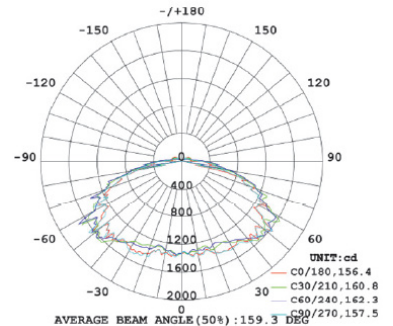

Lumens Per Watt: Up to 142 lm/W

Color Correlated Temperature (CCT): 5000K

Dimmable: No

Color Rendering Index (CRI): >70

L70: 75000 hours

Ordering Information

Model	Shape	Wattage	Voltage	Current	Lumens	Efficacy	CCT	Dimming	Color	Dimensions	Weight
WSD-RPT06W27-50K-B-I2	Round	60W	120-277V	0.50A@120V, 0.22A@277V	8520	142 lm/W	5000K	No	Dark Bronze	ø 17.71"C x 7.87"H	11.30 lbs
WSD-SPT06W27-50K-B	Square	60W	120-277V	0.50A@120V, 0.22A@277V	8520	142 lm/W	5000K	No	Dark Bronze	15.75"L x 15.75"W x 16.79"H	13.70 lbs
WSD-HPT06W27-50K-B	Hourglass	60W	120-277V	0.50A@120V, 0.22A@277V	8520	142 lm/W	5000K	No	Dark Bronze	ø 18.90"C x 18.80"H	12.40 lbs
WSD-HPT10W27-50K-B	Hourglass	100W	120-277V	0.83A@120V, 0.36A@277V	13600	136 lm/W	5000K	No	Dark Bronze	ø 18.90"C x 18.80"H	12.40 lbs

Shipping Information

Model Size	Shipping Dimensions	Quantity /Box
Round 60W	17.91"L x 17.91"W x 9.45"D	1
Square 60W	17.72"L x 17.72"W x 18.90"D	1
Hourglass 60W	19.88"L x 19.88"W x 21.06"D	1
Hourglass 100W	19.88"L x 19.88"W x 21.06"D	1

Physical Dimensions

Round 60W ø 17.71"C x 7.87"H

Square 60W 15.75"L x 15.75"W x 16.79"H

Hourglass All Models ø 18.90"C x 18.80"H

Photometric Characteristics

*Example of Round 60W 5000K

*Example of Square 60W 5000K