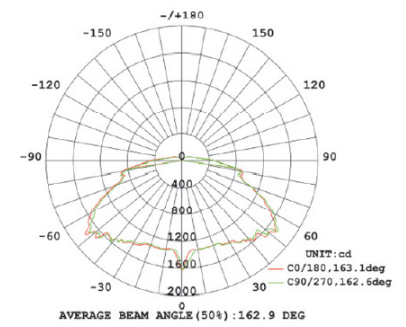

Lumens Per Watt: Up to 142 lm/W

Color Correlated Temperature (CCT): 5000K

Dimmable: No

Color Rendering Index (CRI): >70

L70: 75000 hours

Ordering Information

Model	Shape	Wattage	Voltage	Current	Lumens	Efficacy	CCT	Dimming	Color	Dimensions	Weight
WSD-RPT06W27-50K-B-I2	Round	60W	120-277V	0.50A@120V, 0.22A@277V	8520	142 lm/W	5000K	No	Dark Bronze	ø 17.71"C x 7.87"H	11.30 lbs
WSD-SPT06W27-50K-B	Square	60W	120-277V	0.50A@120V, 0.22A@277V	8520	142 lm/W	5000K	No	Dark Bronze	15.75"L x 15.75"W x 16.79"H	13.70 lbs
WSD-HPT06W27-50K-B	Hourglass	60W	120-277V	0.50A@120V, 0.22A@277V	8520	142 lm/W	5000K	No	Dark Bronze	ø 18.90"C x 18.80"H	12.40 lbs
WSD-HPT10W27-50K-B	Hourglass	100W	120-277V	0.83A@120V, 0.36A@277V	13600	136 lm/W	5000K	No	Dark Bronze	ø 18.90"C x 18.80"H	12.40 lbs

Shipping Information

Model Size	Shipping Dimensions	Quantity /Box
Round 60W	17.91"L x 17.91"W x 9.45"D	1
Square 60W	17.72"L x 17.72"W x 18.90"D	1
Hourglass 60W	19.88"L x 19.88"W x 21.06"D	1
Hourglass 100W	19.88"L x 19.88"W x 21.06"D	1

Physical Dimensions

Round 60W ø 17.71"C x 7.87"H

Square 60W 15.75"L x 15.75"W x 16.79"H

Hourglass All Models ø 18.90"C x 18.80"H

Photometric Characteristics

*Example of Round 60W 5000K

*Example of Square 60W 5000K