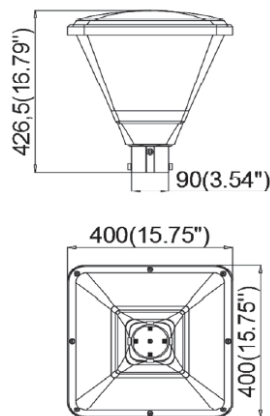

Lumens Per Watt: Up to 142 lm/W

Color Correlated Temperature (CCT): 5000K

Dimmable: No

Color Rendering Index (CRI): >70

L70: 75000 hours

Ordering Information

Model	Shape	Wattage	Voltage	Current	Lumens	Efficacy	CCT	Dimming	Color	Dimensions	Weight
WSD-RPT06W27-50K-B-I2	Round	60W	120-277V	0.50A@120V, 0.22A@277V	8520	142 lm/W	5000K	No	Dark Bronze	ø 17.71"C x 7.87"H	11.30 lbs
WSD-SPT06W27-50K-B	Square	60W	120-277V	0.50A@120V, 0.22A@277V	8520	142 lm/W	5000K	No	Dark Bronze	15.75"L x 15.75"W x 16.79"H	13.70 lbs
WSD-HPT06W27-50K-B	Hourglass	60W	120-277V	0.50A@120V, 0.22A@277V	8520	142 lm/W	5000K	No	Dark Bronze	ø 18.90"C x 18.80"H	12.40 lbs
WSD-HPT10W27-50K-B	Hourglass	100W	120-277V	0.83A@120V, 0.36A@277V	13600	136 lm/W	5000K	No	Dark Bronze	ø 18.90"C x 18.80"H	12.40 lbs

Shipping Information

Model Size	Shipping Dimensions	Quantity /Box
Round 60W	17.91"L x 17.91"W x 9.45"D	1
Square 60W	17.72"L x 17.72"W x 18.90"D	1
Hourglass 60W	19.88"L x 19.88"W x 21.06"D	1
Hourglass 100W	19.88"L x 19.88"W x 21.06"D	1

Physical Dimensions

Round 60W ø 17.71"C x 7.87"H

Square 60W 15.75"L x 15.75"W x 16.79"H

Hourglass All Models ø 18.90"C x 18.80"H

Photometric Characteristics

*Example of Round 60W 5000K

*Example of Square 60W 5000K