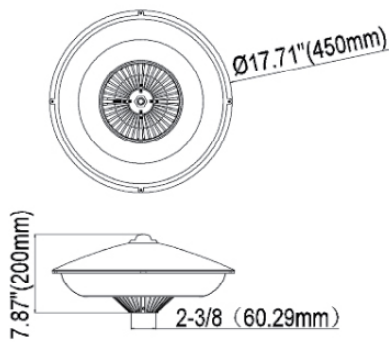

Lumens Per Watt: Up to 142 lm/W

Color Correlated Temperature (CCT): 5000K

Dimmable: No

Color Rendering Index (CRI): >70

L70: 75000 hours

Ordering Information

Model	Shape	Wattage	Voltage	Current	Lumens	Efficacy	CCT	Dimming	Color	Dimensions	Weight
WSD-RPT06W27-50K-B-I2	Round	60W	120-277V	0.50A@120V, 0.22A@277V	8520	142 lm/W	5000K	No	Dark Bronze	ø 17.71"C x 7.87"H	11.30 lbs
WSD-SPT06W27-50K-B	Square	60W	120-277V	0.50A@120V, 0.22A@277V	8520	142 lm/W	5000K	No	Dark Bronze	15.75"L x 15.75"W x 16.79"H	13.70 lbs
WSD-HPT06W27-50K-B	Hourglass	60W	120-277V	0.50A@120V, 0.22A@277V	8520	142 lm/W	5000K	No	Dark Bronze	ø 18.90"C x 18.80"H	12.40 lbs
WSD-HPT10W27-50K-B	Hourglass	100W	120-277V	0.83A@120V, 0.36A@277V	13600	136 lm/W	5000K	No	Dark Bronze	ø 18.90"C x 18.80"H	12.40 lbs

Shipping Information

Model Size	Shipping Dimensions	Quantity /Box
Round 60W	17.91"L x 17.91"W x 9.45"D	1
Square 60W	17.72"L x 17.72"W x 18.90"D	1
Hourglass 60W	19.88"L x 19.88"W x 21.06"D	1
Hourglass 100W	19.88"L x 19.88"W x 21.06"D	1

Physical Dimensions

Round 60W ø 17.71"C x 7.87"H

Square 60W 15.75"L x 15.75"W x 16.79"H

Hourglass All Models ø 18.90"C x 18.80"H

Photometric Characteristics

*Example of Round 60W 5000K

*Example of Square 60W 5000K