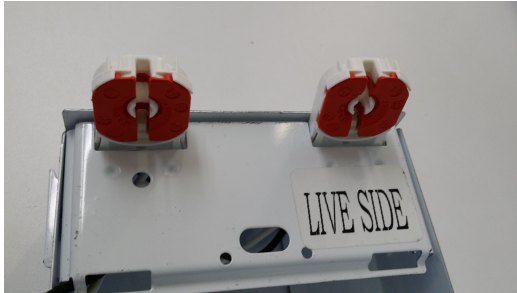

4RB – 4ft' CE LED retrofit kit →

5- @
.....

- @
.....