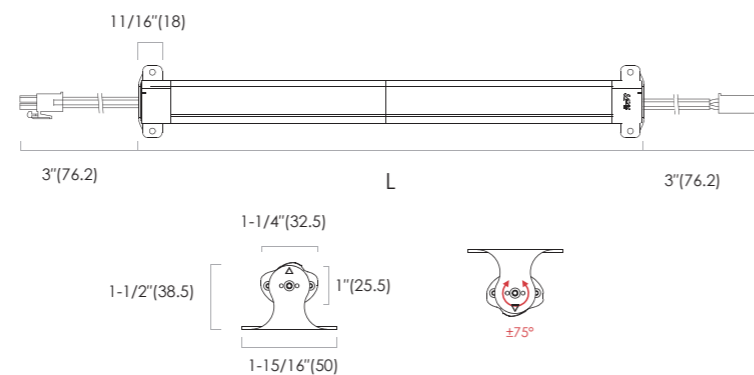

# Canopy Lighting FORGE

- Anti-glare design
- Delicate and elegant appearance
- Linkable, max. linkable length: 12' per run
- Bright and consistent illuminance for display area
- Less heat radiation, more energy saving
- Lifetime: 50,000hrs (ta=95°F, 35°C)
- IP rating: IP65 (for wet locations)
- Ta: -13°F~122°F (-25°C~50°C)
- Material: Aluminum alloy

## Dimensions: (inches/mm)