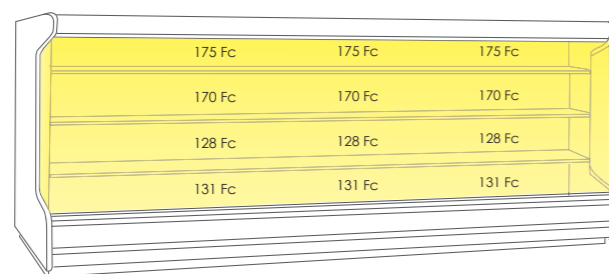

Canopy Lighting FORGE

How to order using our catalog numbers:

Example: FORGE-3530KSS

Series	Length	Color Temp	Finish	Installation
FORGE	35 - 34.5" (876mm) 47 - 46.6" (1181mm)	30K - 3000K 40K - 4000K	S - Silver	S - Screw Mounting

Catalog No.	Model	Description				Included	Max. Pcs Per LED Power Supply
		Rated Input	Ra	Wattage	Luminous Flux (TYP@4000K)		
FORGE-3530KSS	FORGE-L126-24V	24VDC	85	21W	2100lm	1 pc LED fixture 4 pcs Screws	96W (9-9624DL-26)
FORGE-3540KSS							4 pcs
FORGE-4730KSS	FORGE-L168-24V	24VDC	85	28W	2800lm		3 pcs
FORGE-4740KSS							

*Note: 12' per run. Multiple runs not to exceed max. driver wattage.

How to choose your driver & cables:

Catalog No.	Description	Photo
EC-CV-59	Extension cable 59" (used as input cable or soft connector)	
JB-6-8T	6-way splitter, JB-6-3 input cable 8", end tinned	
9-9624DL-26	Model: SLD96-24VC-UN1 Matching 1-10V dimmable driver, max. 96W. Input: 120-277VAC 9" hard wire. Output: 24VDC 26" hard wire.	

*Note: For alternative driver configurations, please contact our sales department.

Optional:

Catalog No.	Description	Photo
EC-CV-12	Extension cable 12" (used as input cable or soft connector)