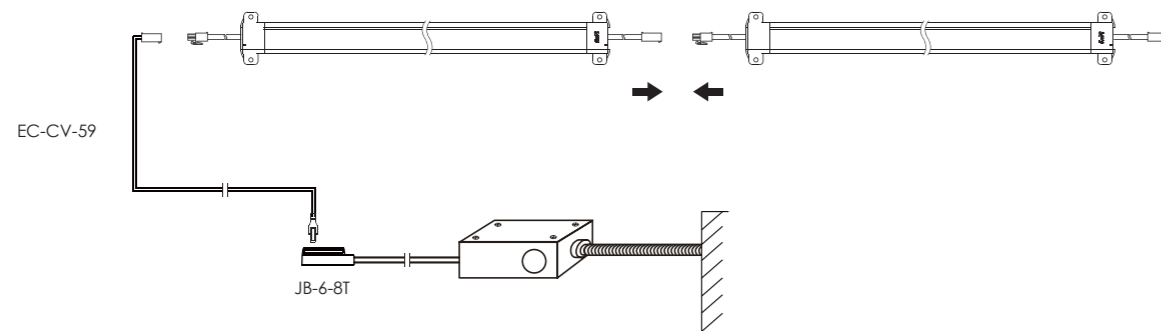

Wiring Diagram

Center Beam FC

Specialized Candlepower Distribution