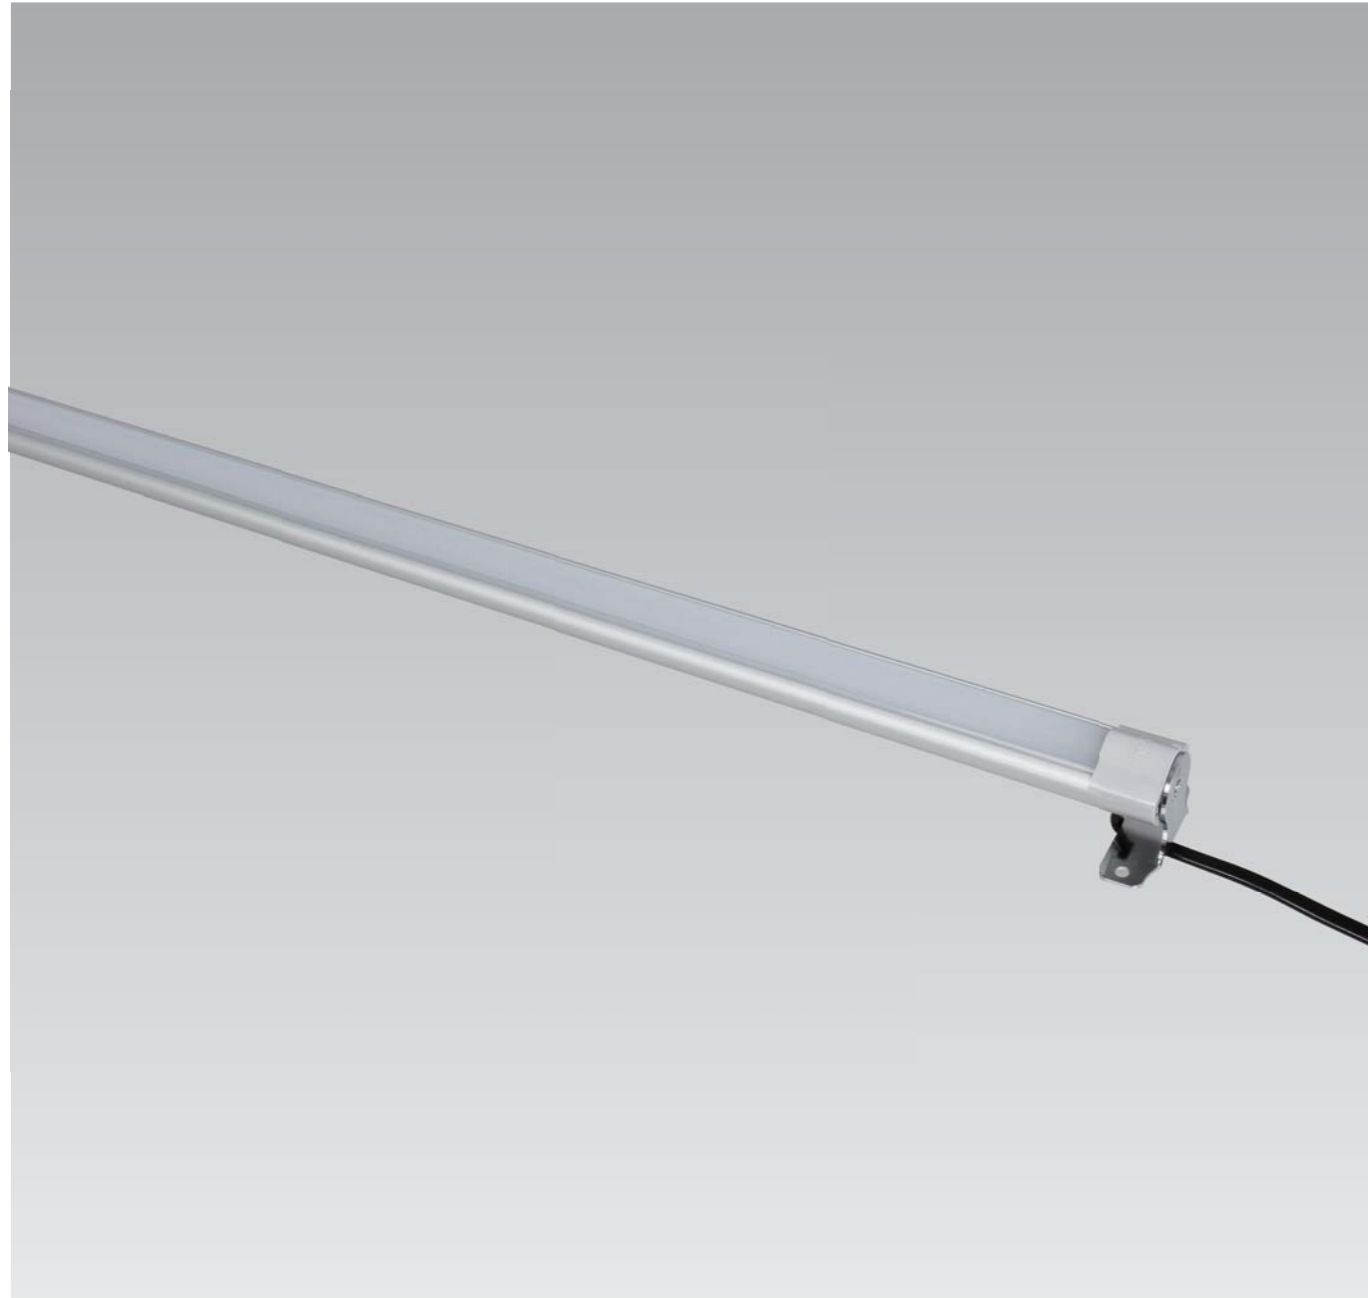

# Canopy Lighting FORGE

# Canopy Lighting FORGE

- Anti-glare design
- Delicate and elegant appearance
- Linkable, max. linkable length: 12' per run
- Bright and consistent illuminance for display area
- Less heat radiation, more energy saving
- Lifetime: 50,000hrs (ta=95°F, 35°C)
- IP rating: IP65 (for wet locations)
- Ta: -13°F~122°F (-25°C~50°C)
- Material: Aluminum alloy