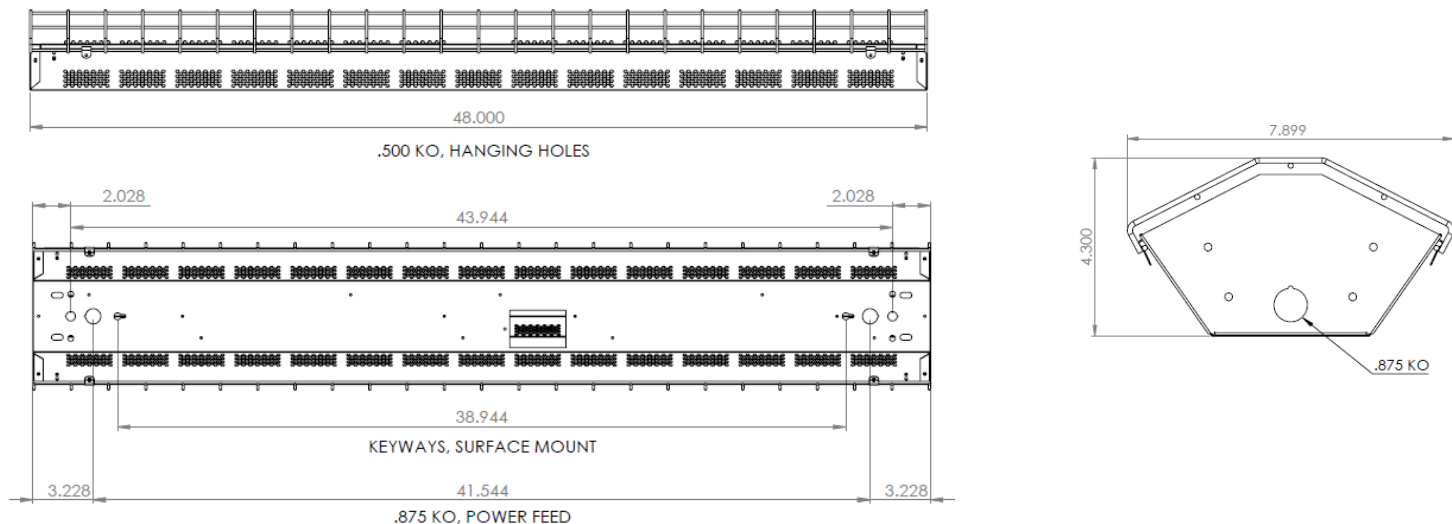

DIMENSIONS

Saylite
2055 Luna Rd. Suite 142 Carrollton, TX 75006
Phone: 972-247-3171 Fax: 972-247-0200
www.saylite.com email: sales@saylite.com

Catalog Number:
Notes: