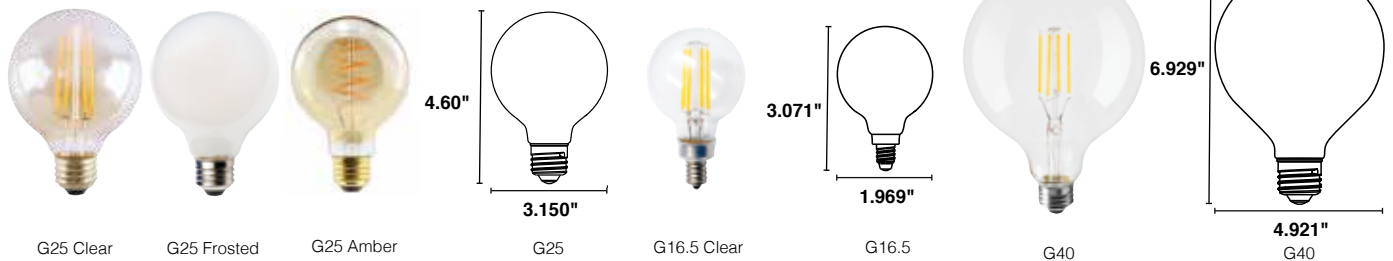

ProLED®

Filament LED Series

Product #: _____ Type: _____

Project: _____ Date: _____

Comments: _____ Initials: _____

Specifications

CA10

- 25W, 40W, 60W Equivalent options
- Clear 2700K and 3000K options
- Frosted 2700K finish options recreate the look of incandescent
- Amber 2200K creates a nostalgic look and feel
- E26 and E12 base options
- Dimmable to 5%

Tubulars

- T6, T9, T10, and T14 shape options
- 25W and 40W equivalent
- Clear 2700K and Amber 2200K available
- Dimmable to 5%

Globes

- G25 available in 40W, 60W, and 100W equivalent
- Clear and frosted 2700K, Amber 2200K options available
- Curved filament option offers stylish and unique design alternative
- G16.5 available in clear 2700K
- Dimmable to 5%
- E26 and E12 options

Ordering Information