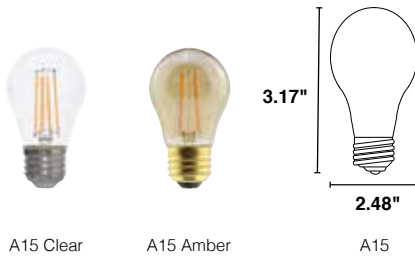

A15 Clear   A15 Amber

A15