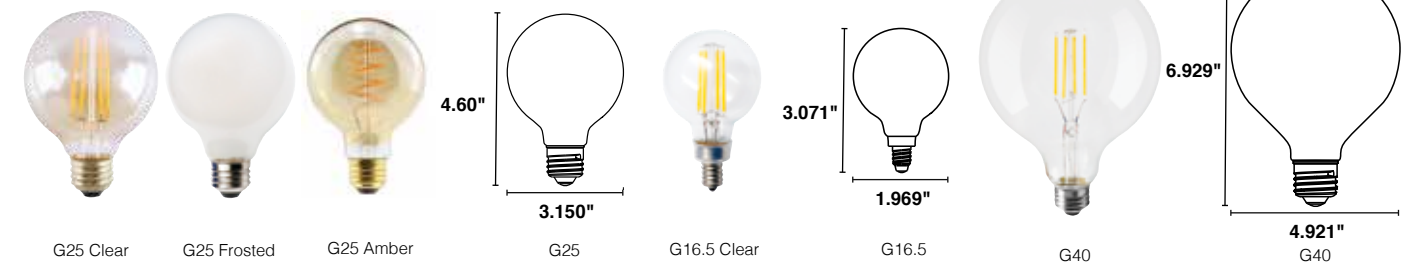

ProLED®

Filament LED Series

Product #: _____ Type: _____

Project: _____ Date: _____

Comments: _____ Initials: _____

Specifications

CA10

- 25W, 40W, 60W Equivalent options
- Clear 2700K and 3000K options
- Frosted 2700K finish options recreate the look of incandescent
- Amber 2200K creates a nostalgic look and feel
- E26 and E12 base options
- Dimmable to 5%

Tubulars

- T6, T9, T10, and T14 shape options
- 25W and 40W equivalent
- Clear 2700K and Amber 2200K available
- Dimmable to 5%

Globes

- G25 available in 40W, 60W, and 100W equivalent
- Clear and frosted 2700K, Amber 2200K options available
- Curved filament option offers stylish and unique design alternative
- G16.5 available in clear 2700K
- Dimmable to 5%
- E26 and E12 options

Ordering Information