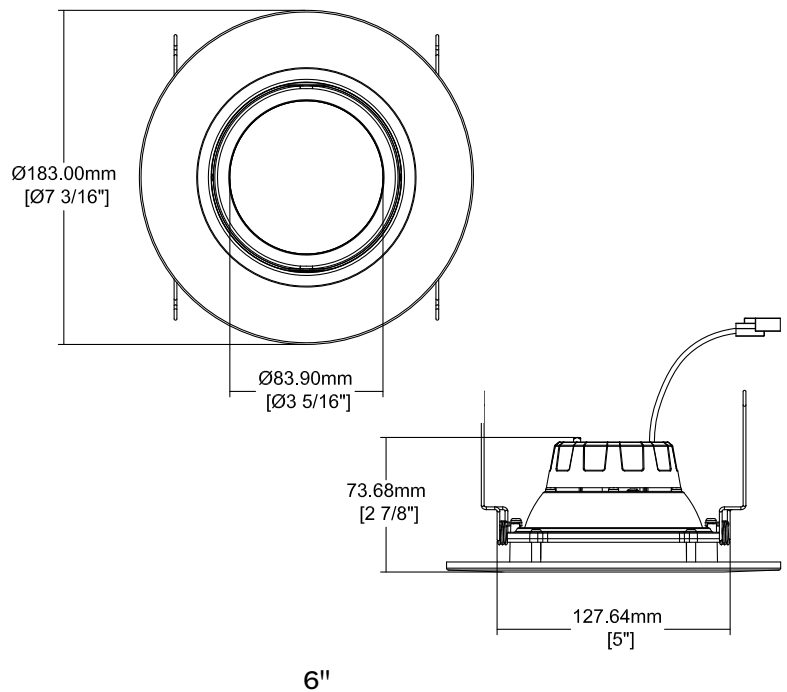

ProLED Select Gimbal Downlight Series

Dimmer Compatibility

Dimmer Information Description		Compatibility			
Dimmer Brand	Dimmer Model	1-fixture	4-fixture	8-fixture	10-fixture
LUTRON	MACL-153M	Yes	Yes	Yes	Yes
LUTRON	SCL-153P	Yes	Yes	Yes	Yes
LEVITON	Cat.NO.6674	Yes	Yes	Yes	Yes
LUTRON	DVCL-153P	Yes	Yes	Yes	Yes
LEGRAND	RHCL453PTC	Yes	Yes	Yes	Yes
LEGRAND	DCL453PTCCCV6	Yes	Yes	Yes	Yes
LEGRAND	HCL453PTCCCV6	Yes	Yes	Yes	Yes
LUTRON	CTCL-153PDH-WH	Yes	Yes	Yes	Yes
LUTRON	TGCL-153PH-WH	Yes	Yes	Yes	Yes
LEVITON	R50-IPL06-10M	Yes	Yes	Yes	Yes
LUTRON	DVWCL-153PH-WH	Yes	Yes	Yes	Yes

Dimensions