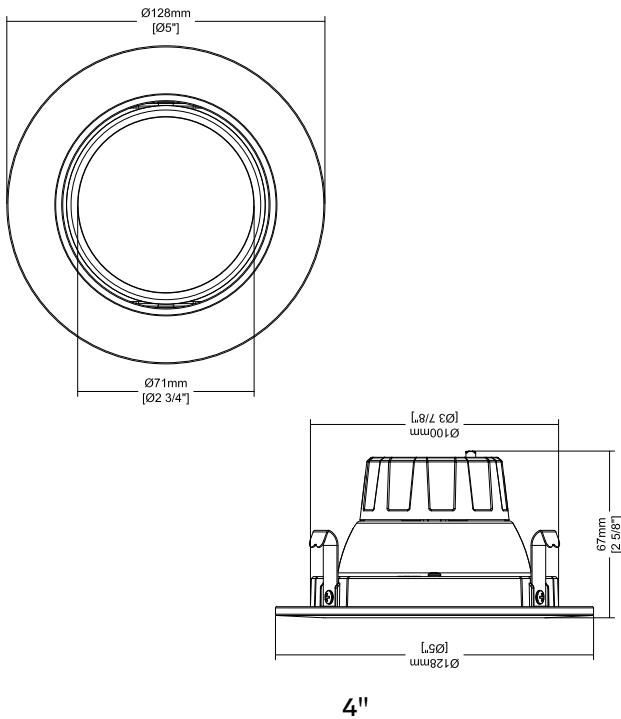

ProLED Select Gimbal Downlight Series

Dimmer Compatibility

Dimmer Information Description		Compatibility			
Dimmer Brand	Dimmer Model	1-fixture	4-fixture	8-fixture	10-fixture
LUTRON	MACL-153M	Yes	Yes	Yes	Yes
LUTRON	SCL-153P	Yes	Yes	Yes	Yes
LEVITON	Cat.NO.6674	Yes	Yes	Yes	Yes
LUTRON	DVCL-153P	Yes	Yes	Yes	Yes
LEGRAND	RHCL453PTC	Yes	Yes	Yes	Yes
LEGRAND	DCL453PTCCCV6	Yes	Yes	Yes	Yes
LEGRAND	HCL453PTCCCV6	Yes	Yes	Yes	Yes
LUTRON	CTCL-153PDH-WH	Yes	Yes	Yes	Yes
LUTRON	TGCL-153PH-WH	Yes	Yes	Yes	Yes
LEVITON	R50-IPL06-10M	Yes	Yes	Yes	Yes
LUTRON	DVWCL-153PH-WH	Yes	Yes	Yes	Yes

Dimensions