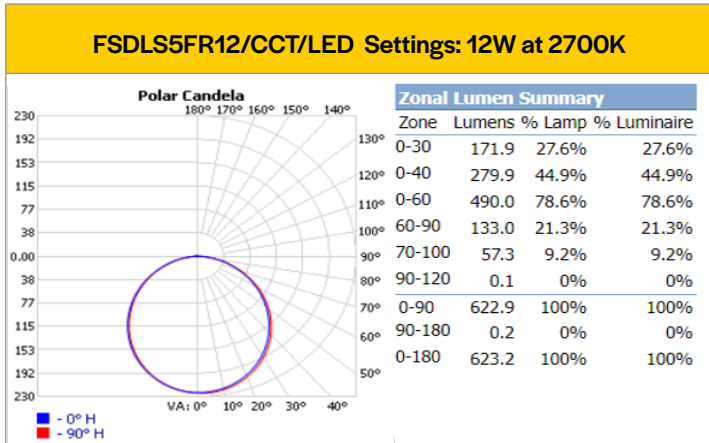

LED Luminaires

ProLED Select Slim Downlight Series

Photometrics