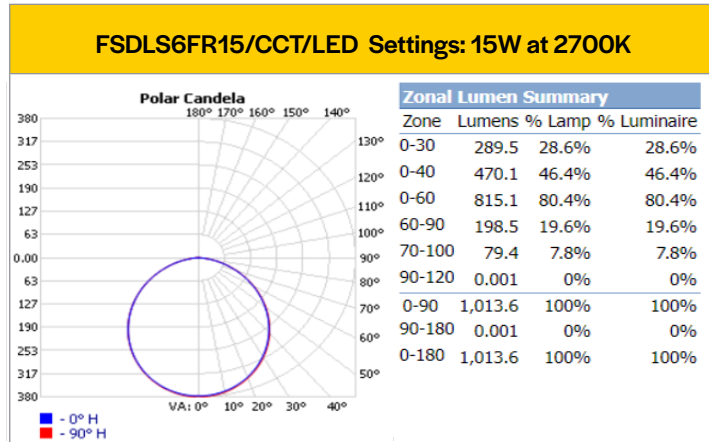

LED Luminaires

ProLED Select Slim Downlight Series

Photometrics