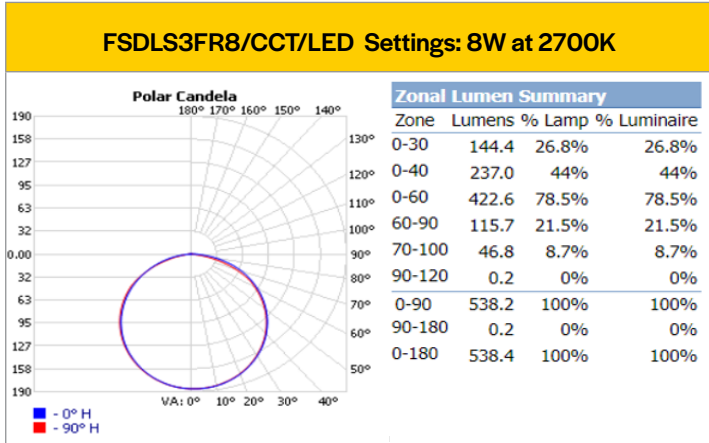

LED Luminaires

ProLED Select Slim Downlight Series

Photometrics