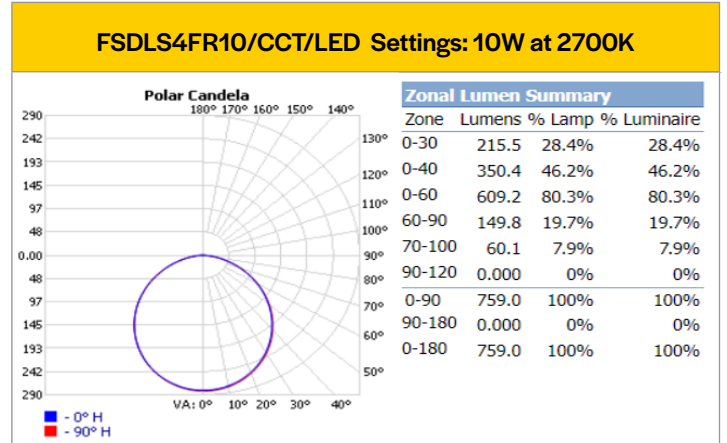

LED Luminaires

ProLED Select Slim Downlight Series

Photometrics