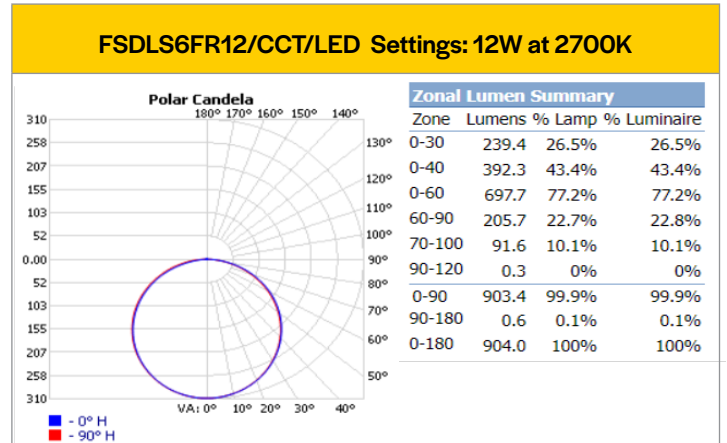

LED Luminaires

ProLED Select Slim Downlight Series

Photometrics