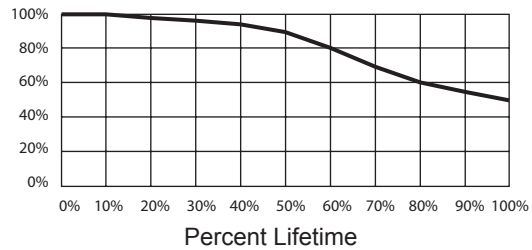

STD PSMH Typical Mortality