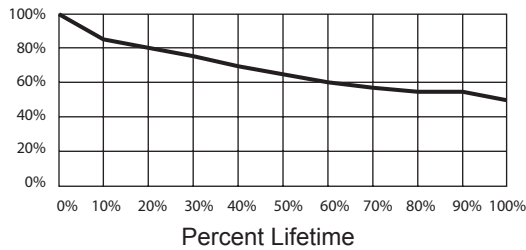

ProLume Pulse Start Metal Halide

Ordering Information

Watt	Base	Product #	Product Code	Description	Fixture Type	Color Temp.	CRI	Initial Lumens	ANSI Ballast Type	Avg. Rated Life	Pkg. Qty.	MOL
BT37												
750 Watt	Mog.	60016	MH750/HBU/PS	Clear Horizontal Base Up	E	4000	65	75000	M149/E	10000	1/6	11.50"
750 Watt	EX39	60501	MP750/BU/PS	Clear Base Up	O	4000	65	72000	M149/O	10000	1/6	11.50"
875 Watt	Mog.	60014	MH875/U/PS	Clear	E	4000	65	96000	M166/E	15000	1/6	11.50"
875 Watt	EX39	60514	MP875/BU/PS	Clear Base Up	O	4000	65	95000	M166/O	20000	1/6	11.50"
1000 Watt	Mog.	60015	MH1000/U/PS	Clear	E	4000	65	110000	M141/E	15000	1/6	11.50"

† Available until inventory is depleted. Contact your Halco account representative for substitute.

(Hg) Hg-LAMP CONTAINS MERCURY, MANAGE IN ACCORD WITH DISPOSAL LAWS.
Visit www.lamprecycle.org for disposal information for your state or local government.

WARNING: This lamp can cause serious skin burn and eye inflammation from shortwave ultraviolet radiation if outer envelope of the lamp is broken or punctured. Do not use where people will remain for more than a few minutes unless adequate shielding or other safety precautions are used. Lamps that will automatically extinguish when the outer envelope is broken or punctured are commercially available. This lamp complies with FDA radiation performance standard 21 CFR subchapter J.

Typical Lumen Depreciation