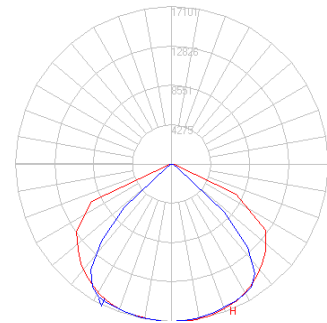

Performance Table

Product Code	Selectable Wattage	3000K		4000K		5000K	
		Lumen Output (lm)	Efficacy (lm/W)	Lumen Output (lm)	Efficacy (lm/W)	Lumen Output (lm)	Efficacy (lm/W)
SFL-150-CS-U	150	18,236	123	20,552	140	20,406	132
SFL-200-CS-U	200	25,162	125	28,382	142	28,159	136
SFL-300-XX-U	300	-	-	42,761	144	43,184	145

ProLED Select Sector Floodlight Series

Specifications Table

	SFL-150-CS-U	SFL-200-CS-U	SFL-300-XX-U
Nominal Wattage	150	200	300
Delivered Lumens	18,236-20,552 lm	25,162-28,382 lm	42,761-43,184 lm
CCT	Selectable - 3000K, 4000K, 5000K	Selectable - 3000K, 4000K, 5000K	4000K & 5000K
Efficacy (lm/W)	123-140	125-142	145
Amperage	120VAC (1.25A) - 277VAC (.54A)	120VAC (1.67A) - 277VAC (.72A)	120VAC (2.5A) - 277VAC (1.08A)
Beam Spread	7 x 6		
CRI	>70		
L70 Lifetime (hrs)	>50,000 Hrs		
Voltage	120-277V		
Power Factor	>0.9		
Dimming	0-10V		
Housing	Diecast Aluminum		
Lens	PC TIR		
Operating Temperature	-40°C to 45°C		
Listings	DLC Premium, cULus		
Environment	UL Wet Location IP65		
Weight (lbs)	15.6lbs	15.6lbs	23.5lbs
Warranty	5 years Standard		

20' Mounting Height & 45° Tilt

SFL-200-XX-U

25' Mounting Height & 45° Tilt

SFL-300-XX-U

30' Mounting Height & 45° Tilt

■ = .5fc ■ = 1fc ■ = 2fc