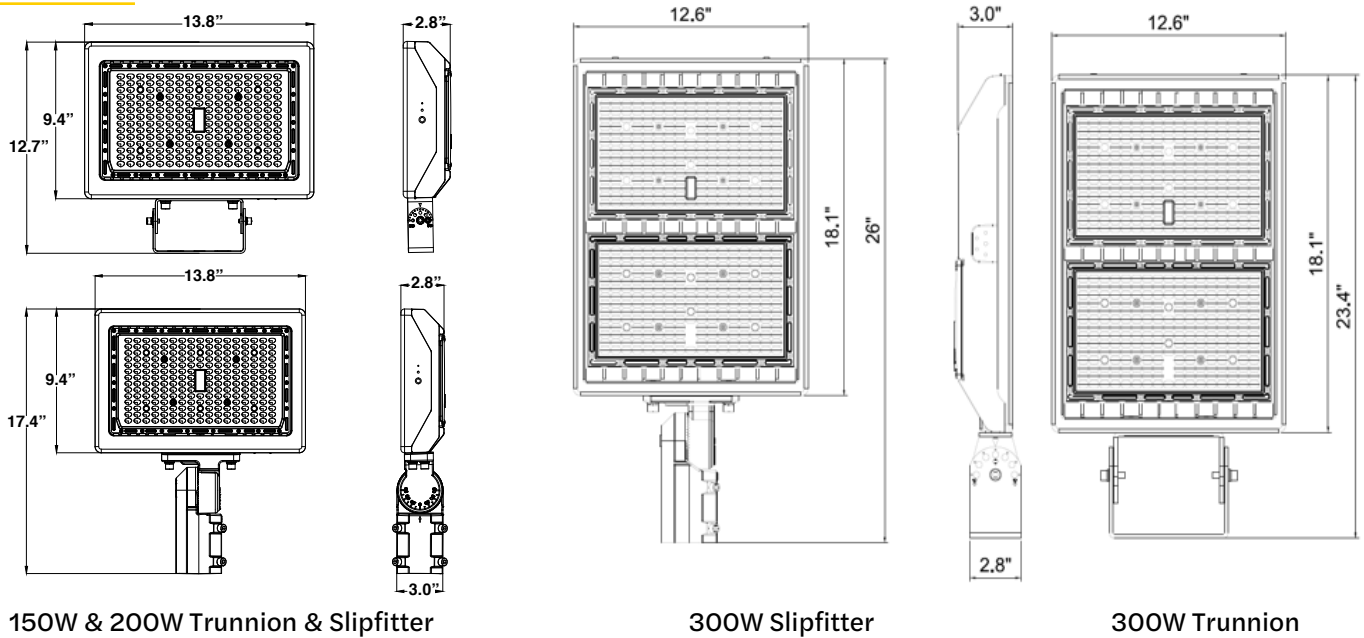

ProLED Select Sector Floodlight Series

Specifications Table

	SFL-150-CS-U	SFL-200-CS-U	SFL-300-XX-U
Nominal Wattage	150	200	300
Delivered Lumens	18,236-20,552 lm	25,162-28,382 lm	42,761-43,184 lm
CCT	Selectable - 3000K, 4000K, 5000K	Selectable - 3000K, 4000K, 5000K	4000K & 5000K
Efficacy (lm/W)	123-140	125-142	145
Amperage	120VAC (1.25A) - 277VAC (.54A)	120VAC (1.67A) - 277VAC (.72A)	120VAC (2.5A) - 277VAC (1.08A)
Beam Spread	7 x 6		
CRI	>70		
L70 Lifetime (hrs)	>50,000 Hrs		
Voltage	120-277V		
Power Factor	>0.9		
Dimming	0-10V		
Housing	Diecast Aluminum		
Lens	PC TIR		
Operating Temperature	-40°C to 45°C		
Listings	DLC Premium, cULus		
Environment	UL Wet Location IP65		
Weight (lbs)	15.6lbs	15.6lbs	23.5lbs
Warranty	5 years Standard		

Dimensions