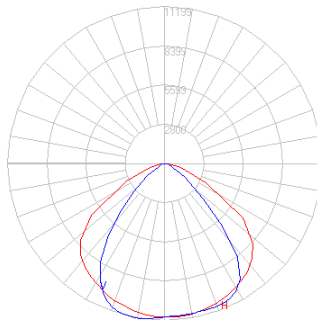

Performance Table

Product Code	Selectable Wattage	3000K		4000K		5000K	
		Lumen Output (lm)	Efficacy (lm/W)	Lumen Output (lm)	Efficacy (lm/W)	Lumen Output (lm)	Efficacy (lm/W)
SFL-150-CS-U	150	18,236	123	20,552	140	20,406	132
SFL-200-CS-U	200	25,162	125	28,382	142	28,159	136
SFL-300-XX-U	300	-	-	42,761	144	43,184	145

ProLED Select Sector Floodlight Series

Specifications Table

	SFL-150-CS-U	SFL-200-CS-U	SFL-300-XX-U
Nominal Wattage	150	200	300
Delivered Lumens	18,236-20,552 lm	25,162-28,382 lm	42,761-43,184 lm
CCT	Selectable - 3000K, 4000K, 5000K	Selectable - 3000K, 4000K, 5000K	4000K & 5000K
Efficacy (lm/W)	123-140	125-142	145
Amperage	120VAC (1.25A) - 277VAC (.54A)	120VAC (1.67A) - 277VAC (.72A)	120VAC (2.5A) - 277VAC (1.08A)
Beam Spread	7 x 6		
CRI	>70		
L70 Lifetime (hrs)	>50,000 Hrs		
Voltage	120-277V		
Power Factor	>0.9		
Dimming	0-10V		
Housing	Diecast Aluminum		
Lens	PC TIR		
Operating Temperature	-40°C to 45°C		
Listings	DLC Premium, cULus		
Environment	UL Wet Location IP65		
Weight (lbs)	15.6lbs	15.6lbs	23.5lbs
Warranty	5 years Standard		

20' Mounting Height & 45° Tilt

SFL-200-XX-U

25' Mounting Height & 45° Tilt

SFL-300-XX-U

30' Mounting Height & 45° Tilt

■ = .5fc ■ = 1fc ■ = 2fc