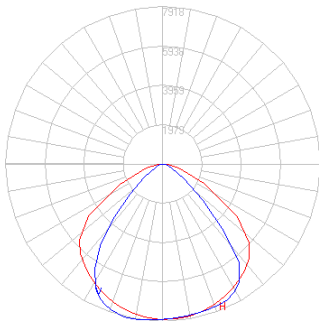

Performance Table

Product Code	Selectable Wattage	3000K		4000K		5000K	
		Lumen Output (lm)	Efficacy (lm/W)	Lumen Output (lm)	Efficacy (lm/W)	Lumen Output (lm)	Efficacy (lm/W)
SFL-150-CS-U	150	18,236	123	20,552	140	20,406	132
SFL-200-CS-U	200	25,162	125	28,382	142	28,159	136
SFL-300-XX-U	300	-	-	42,761	144	43,184	145

ProLED Select Sector Floodlight Series

Specifications Table

	SFL-150-CS-U	SFL-200-CS-U	SFL-300-XX-U
Nominal Wattage	150	200	300
Delivered Lumens	18,236-20,552 lm	25,162-28,382 lm	42,761-43,184 lm
CCT	Selectable - 3000K, 4000K, 5000K	Selectable - 3000K, 4000K, 5000K	4000K & 5000K
Efficacy (lm/W)	123-140	125-142	145
Amperage	120VAC (1.25A) - 277VAC (.54A)	120VAC (1.67A) - 277VAC (.72A)	120VAC (2.5A) - 277VAC (1.08A)
Beam Spread	7 x 6		
CRI	>70		
L70 Lifetime (hrs)	>50,000 Hrs		
Voltage	120-277V		
Power Factor	>0.9		
Dimming	0-10V		
Housing	Diecast Aluminum		
Lens	PC TIR		
Operating Temperature	-40°C to 45°C		
Listings	DLC Premium, cULus		
Environment	UL Wet Location IP65		
Weight (lbs)	15.6lbs	15.6lbs	23.5lbs
Warranty	5 years Standard		

20' Mounting Height & 45° Tilt

SFL-200-XX-U

25' Mounting Height & 45° Tilt

SFL-300-XX-U

30' Mounting Height & 45° Tilt

■ = .5fc ■ = 1fc ■ = 2fc