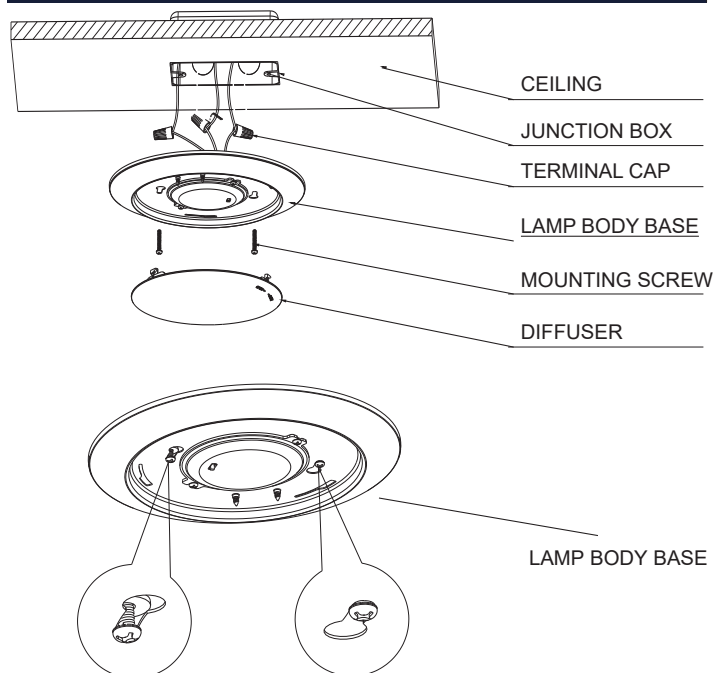

LED DISK LIGHT

Application: Ideal for residential place, office, hallways, utility room and commercial place such as hotel rooms.

Description

LED Disk Down Lights can be directly install to the ceiling and direct wired to a 4"/6" junction box without housing can. It instant bright light in your kitchen, family room, bedroom, bathroom, and common areas of your home or office.

Certifications

SPECIFICATIONS

| Model No. | HY -DSL-R4-10W-3CCT | HY -DSL-R6-15W-3CCT |
|------------------------|--|---------------------|
| Wattage | 10W | 15W |
| Size | 4" | 6" |
| Lumens | 650 LM | 1000 LM |
| Rated Input Voltage(V) | AC120V 60Hz | |
| CCT | CCT Selectable: 3000K/4000K/5000K | |
| Beam Angle (°) | 120° | |
| Dimming | Triac dimming | |
| Color Rendering Index | Ra>80 | |
| Power Factor | 0.95 | |
| Working Temperature | -4 ° F ~ +105 °F / -15°C ~ 40°C | |
| Environment Location | IP 20 – Indoor Only | |
| Lifespan | Lumen Maintenance over 70% @ 50,000+ Hours | |
| Body Finish | White | |
| Certificate | ETL | |
| Package Info | 19.3"X7.5"X13.2" | 23.4"X7.5"X15.9" |
| PC/ Master Pack | 30 | 30 |
| Weight | 13.9 LB | 19.2LB |

STRUCTURE

ORDERING CODE DEFINITION

EXAMPLE: HY -DSL-R4-10W-3CCT

| Company Code | Product | Size | Watt | CCT |
|--------------|-----------------|------------------|------|--|
| HY | DSL: Disk Light | R4: Round 4 inch | 10W | 3 CCT Selectable: 3000K/4000K/5000K |
| | | R6: Round 6 inch | 15W | |

PRODUCT DIMENSION

| Model No. | HY -DSL-R4-10W-3CCT | HY -DSL-R6-15W-3CCT |
|-----------|---------------------|---------------------|
| Size | | |
| L1 | Φ 150mm/Φ 5.9" | Φ 185mm/Φ 7.28" |
| L2 | 25mm/0.98" | 25mm/0.98" |