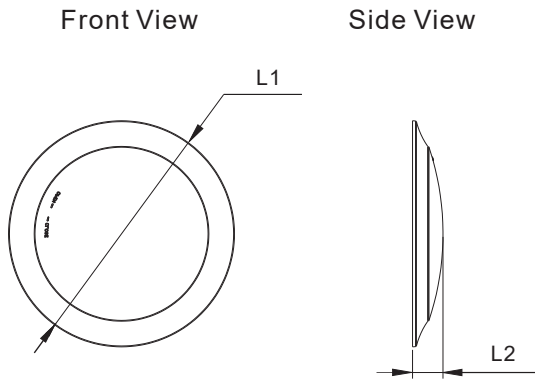

Certifications

SPECIFICATIONS

| Model No. | HY -DSL-R4-10W-3CCT | HY -DSL-R6-15W-3CCT |
|------------------------|--|---------------------|
| Wattage | 10W | 15W |
| Size | 4" | 6" |
| Lumens | 650 LM | 1000 LM |
| Rated Input Voltage(V) | AC120V 60Hz | |
| CCT | CCT Selectable: 3000K/4000K/5000K | |
| Beam Angle (°) | 120° | |
| Dimming | Triac dimming | |
| Color Rendering Index | Ra>80 | |
| Power Factor | 0.95 | |
| Working Temperature | -4 ° F ~ +105 °F / -15°C ~ 40°C | |
| Environment Location | IP 20 – Indoor Only | |
| Lifespan | Lumen Maintenance over 70% @ 50,000+ Hours | |
| Body Finish | White | |
| Certificate | ETL | |
| Package Info | 19.3"X7.5"X13.2" | 23.4"X7.5"X15.9" |
| PC/ Master Pack | 30 | 30 |
| Weight | 13.9 LB | 19.2LB |

STRUCTURE

ORDERING CODE DEFINITION

EXAMPLE: HY -DSL-R4-10W-3CCT

| Company Code | Product | Size | Watt | CCT |
|--------------|-----------------|------------------|------|--|
| HY | DSL: Disk Light | R4: Round 4 inch | 10W | 3 CCT Selectable: 3000K/4000K/5000K |
| | | R6: Round 6 inch | 15W | |

PRODUCT DIMENSION

| Model No. | HY -DSL-R4-10W-3CCT | HY -DSL-R6-15W-3CCT |
|-----------|---------------------|---------------------|
| Size | | |
| L1 | Φ 150mm/Φ 5.9" | Φ 185mm/Φ 7.28" |
| L2 | 25mm/0.98" | 25mm/0.98" |