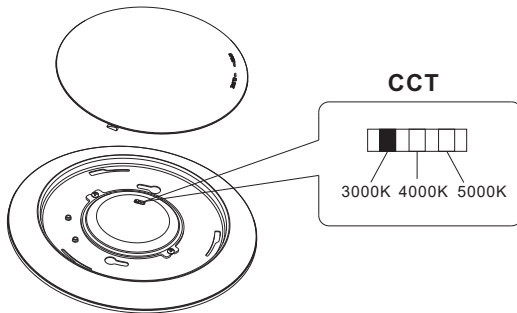

INSTALLATION GUIDE

1 CCT Adjustable