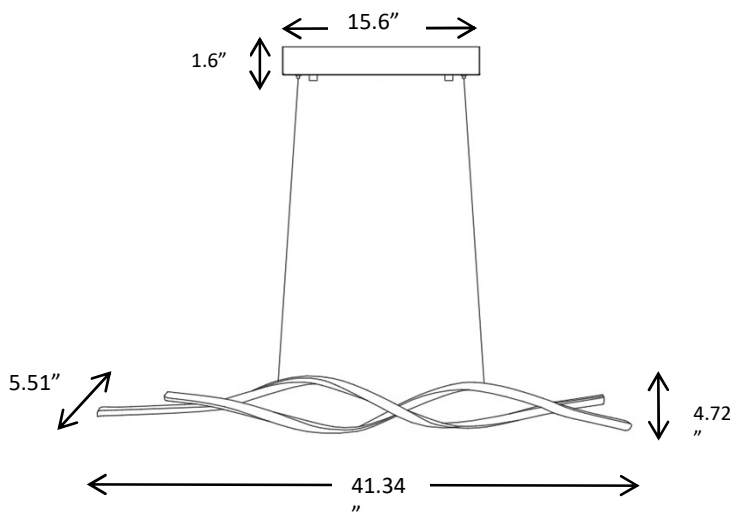

LED Pendant Chandelier Light - Linear Wave

Application: Perfect dining room, kitchen island, stairwell and more residential or commercial pendant lighting

Certification

Feature

- Frosted extruded diffuser creates even illumination
- CCT Selectable to meet different environmental needs
- 10%-100% Traic Dimmable
- Aluminum body with flexible composite diffuser
- 5 year limited warranty
- Damp Location Listed

Dimension

Specifications

Model	HY-PD4006-35W-3CCT-CR
Wattage	35W
Dimming	Traic Dimming
Lumen Output	2975 LM
Input Voltage	120Vac 60Hz
CCT	3000K-4000K-5000K Selectable
CRI	Ra>80
Working Temperature	~32°F ~+113°F / ~0°C ~+45°C
Environment Location	DAMP LOCATIONS
Finish	Chrome
Life Span	Lumen Maintenance over 70% @ 50,000+ Hours
Pendant Cable Length	Max at 5FT
PCS/BOX	1
Master Box Dimension	1030x150x150MM / 40.55"x5.90"x5.90"
Master Box Weight	4.50LB