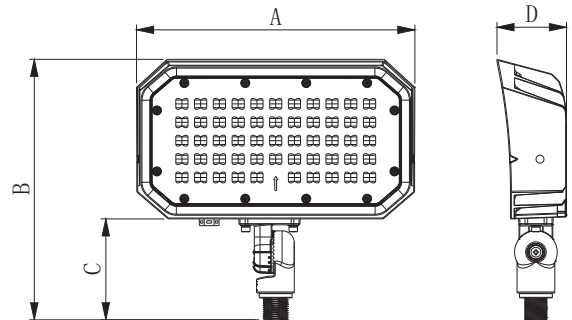

### SPECIFICATION

SKU	HYA-FL-15W-80*110-D-K-50K	HYA-FL-30W-80*110-D-K-50K	HYA-FL-50W-80*110-D-K-50K
MODEL No.	TS-FL0802-15W	TS-FL0803-30W	TS-FL0805-50W
Wattage	15W	30W	50W
Lumens	1950 lm	3600 lm	6000 lm
REPLACES (MH)	70W	100W	150W
Lamp Base Model	LUMILED3030		
Efficiency	> 120 LM/W		
CCT	5000K		
Mounting	Knuckle Mount		
Lighting Angle	80*110°		
CRI	> 70		
Working Temperature	-40 °F ~ +113 °F		
Waterproof Rating	IP65		
Lifetime	50,000 hours		
DLC ID	P424YAFC	PV5AMPIL	PPVQRAOF
PC/Pack	30	20	10
Inner Box	5.51" * 2.2" * 6.46"	7.4" * 2.4" * 7.6"	9.37" * 2.6" * 8.8"
Master Box	17.2" * 11.6" * 13.86"	15.4" * 12.6" * 16.1"	19.4" * 13.9" * 9.64"
Weight (Master Box)	46.96 LB	44.75 LB	36.82 LB

### DIMENSIONS

	A	B	C	D
15W	5.1"	6.1"	3.3"	1.8"
30W	7.0"	7.2"	3.3"	2.0"
50W	9.0"	8.4"	2.2"	2.3"