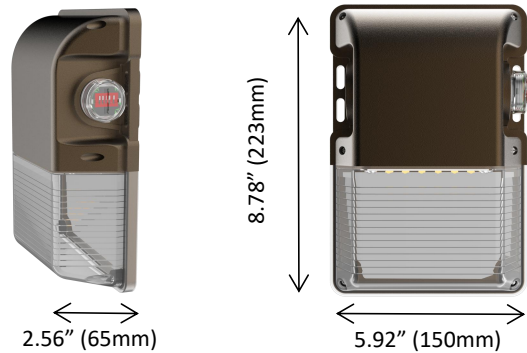

LED Mini Wall Pack - MWP Series

Application: Perfect for indoor and outdoor locations such as decks, front doors, porches, patios, corridors, walkways, or any other common areas.

Certification

Dimension

Specifications

Model	HYA-MWP-962-3W3CCT
Wattage	15W-20W-25W
Dimming	0-10V
Lumen Output	1800-2400-3000Lm
Input Voltage	AC100-277V 50/60Hz
CCT	3000K-4000K-5000K Selectable
CRI	Ra>80
Working Temperature	~4°F ~+113°F / ~20°C ~+40°C
Environment Location	WET LOCATIONS (IP66)
Lens	Clear Stripped
Life Span	Lumen Maintenance over 70% @ 50,000+ Hours
Lamp Shell	Bronze
Accessories Option	PC: Photocell Control Pre-Installed
DLC ID	S-K4BGAD
PCS/BOX	10
Master Box Dimension	L390*W335*H245mm / 15.35"x13.18"x9.65"
Master Box Weight	7.1KG / 15.65LB

Feature

The transparent cover on the side can be screwed off easily.

Wattage Select

Photocell

CCT Select