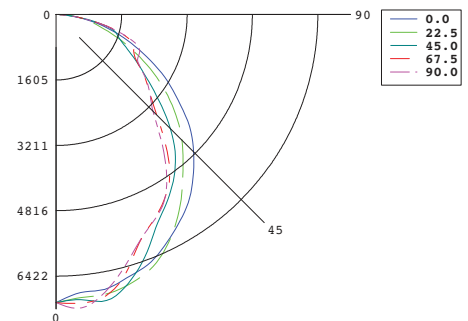

H3-4T5-UH

Luminaire Properties

Number of Lamps: 4
 Lumens Per Lamp: 5000
 Input Watts: 236
 Distribution: Direct
 Symmetry: Quadrilateral
 Photometric Type: Type C
 Luminous Shape: Rectangle
 Units: Feet
 Luminous Dimensions:
 0-180 Axis: 4.0
 90-270 Axis: 0.74
 Height: 0.00

Zonal Lumen Summary

Zone	Lumens	% Lamp	% Fixture
0-30	5310	27	29
0-40	8474	42	47
0-60	14164	71	78
0-90	18101	91	100
90-120	0	0	0
90-150	0	0	0
90-180	0	0	0
0-180	18101	91	100

Candela Plot

Coefficients of Utilization