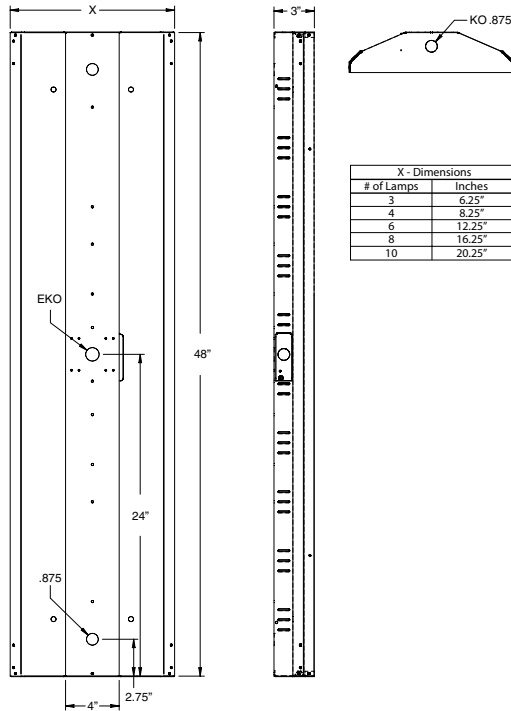

CATALOG NUMBER	
PROJECT NAME	TYPE
VOLTAGE	LAMPS

HIMALAYAN 3

REDUCED PROFILE HIGH BAY

X - Dimensions	
# of Lamps	Inches
3	6.25"
4	8.25"
6	12.25"
8	16.25"
10	20.25"

MOUNTING OPTIONS

- V-Clips for dual point chain or cable hanging standard
- KOs for dual point pendant mount and 3/4" center KO for center pedant mount or hook

H3-4T5-UH

Luminaire Properties

Number of Lamps: 4
 Lumens Per Lamp: 5000
 Input Watts: 236
 Distribution: Direct
 Symmetry: Quadrilateral
 Photometric Type: Type C
 Luminous Shape: Rectangle
 Units: Feet
 Luminous Dimensions:
 0-180 Axis: 4.0
 90-270 Axis: 0.74
 Height: 0.00