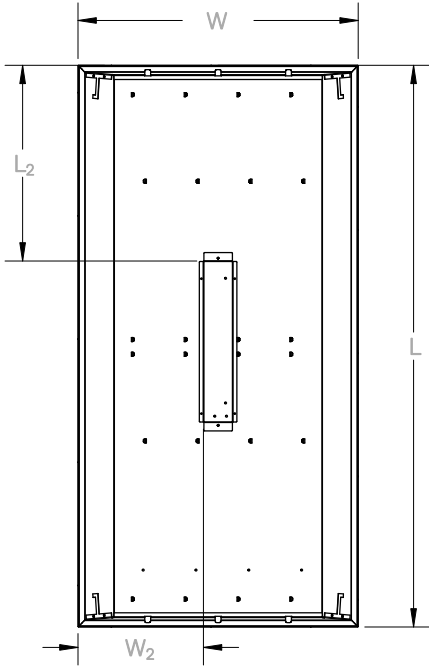

FIXTURE DIMENSIONS

24X24L: 23.875"W x 23.875"L x 4"H
12X48L: 11.875"W x 47.875"W x 4"H
24X48L: 2.875"W x 47.875"W x 4"H

SPECIFICATIONS

- 3 standard sizes – 2ft x 2ft, 1ft x 4ft, 2ft x 4ft
- 40+ standard patterns with custom patterns available
- Recessed mount for grid ceiling
- Many lumen package / wattage options via programmable drivers
- Multiple Kelvin temperature options (3000K, 3500K, 4000K, 5000K)
- Emergency battery backup options available
- CRI >80 (90 CRI available)
- >50,000 hrs of L70 LED life
- Rated for dry and damp locations
- 0-10 Volt dimmable 120-277V (120V ELV/TRIAC avail)
- Power factor >0.90
- 5 year warranty

CATALOG#: _____

PROJECT: _____

TYPE: _____

ICF Series

Architectural LED
Backlit Ceiling Tiles

PRODUCT DIMENSIONS

ICF-FP Configuration

| Sample Part Number | W | L | W ₂ | L ₂ |
|-------------------------------|------------|------------|----------------|----------------|
| ICFFR12X48LJD48DMVWH30K-FP-02 | 11.875 in. | 47.875 in. | 4.69 in. | 16.69 in. |
| ICFFR24X24LJD40DMVWH30K-FP-02 | 23.875 in. | 23.875 in. | 10.69 in. | 4.69 in. |
| ICFFR24X48LJD95DMVWH30K-FP-02 | 23.875 in. | 47.875 in. | 10.69 in. | 16.69 in. |

ICF-RP Configuration

| Sample Part Number | W | L | W ₂ | L ₂ |
|-------------------------------|------------|------------|----------------|----------------|
| ICFFR12X48LJD48DMVWH30K-RP-02 | 11.875 in. | 47.875 in. | 4.69 in. | 16.69 in. |
| ICFFR24X24LJD40DMVWH30K-RP-02 | 23.875 in. | 23.875 in. | 10.69 in. | 4.69 in. |
| ICFFR24X48LJD95DMVWH30K-RP-02 | 23.875 in. | 47.875 in. | 10.69 in. | 16.69 in. |