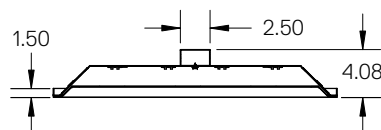

Regressed Pattern