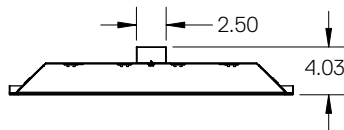

CATALOG#: _____

PROJECT: _____

TYPE: _____

ICF Series

Architectural LED
Backlit Ceiling Tiles

PRODUCT DIMENSIONS

ICF-FP Configuration

| Sample Part Number | W | L | W ₂ | L ₂ |
|-------------------------------|------------|------------|----------------|----------------|
| ICFFR12X48LJD48DMVWH30K-FP-02 | 11.875 in. | 47.875 in. | 4.69 in. | 16.69 in. |
| ICFFR24X24LJD40DMVWH30K-FP-02 | 23.875 in. | 23.875 in. | 10.69 in. | 4.69 in. |
| ICFFR24X48LJD95DMVWH30K-FP-02 | 23.875 in. | 47.875 in. | 10.69 in. | 16.69 in. |

ICF-RP Configuration

| Sample Part Number | W | L | W ₂ | L ₂ |
|-------------------------------|------------|------------|----------------|----------------|
| ICFFR12X48LJD48DMVWH30K-RP-02 | 11.875 in. | 47.875 in. | 4.69 in. | 16.69 in. |
| ICFFR24X24LJD40DMVWH30K-RP-02 | 23.875 in. | 23.875 in. | 10.69 in. | 4.69 in. |
| ICFFR24X48LJD95DMVWH30K-RP-02 | 23.875 in. | 47.875 in. | 10.69 in. | 16.69 in. |