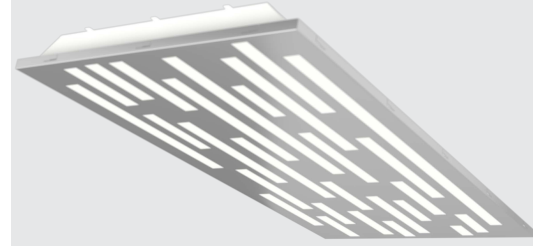

Texas Fluorescents
Reinvented

CATALOG#: _____
PROJECT: _____
TYPE: _____

ICF Series

Architectural LED Backlit Ceiling Tiles

The ICF Series new opportunity to transform your space with lit or non-lit architectural ceiling tiles. Staggered patterns create a seamless look when installed. Choose from a multitude of patterns and configurations to enhance the ceiling of your space with this ultra-modern, inventive series.

Specially designed backlit LED strips provide bright, white and energy efficient illumination throughout the ceiling. The ICF Series is an ideal choice for offices and retail spaces.

CONSTRUCTION

Housing is laser cut, die-formed and embossed from 22 gauge powder coated cold-rolled steel with custom colors available. Frame is designed to lay flat on standard T-bar grid rails.

FIXTURE DIMENSIONS

24X24L: 23.875"W x 23.875"L x 4"H
12X48L: 11.875"W x 47.875"W x 4"H
24X48L: 2.875"W x 47.875"W x 4"H

SPECIFICATIONS

- 3 standard sizes – 2ft x 2ft, 1ft x 4ft, 2ft x 4ft
- 40+ standard patterns with custom patterns available
- Recessed mount for grid ceiling
- Many lumen package / wattage options via programmable drivers
- Multiple Kelvin temperature options (3000K, 3500K, 4000K, 5000K)
- Emergency battery backup options available
- CRI >80 (90 CRI available)
- >50,000 hrs of L70 LED life
- Rated for dry and damp locations
- 0-10 Volt dimmable 120-277V (120V ELV/TRIAC avail)
- Power factor >0.90
- 5 year warranty