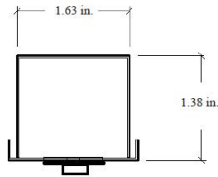

HIGH OUTPUT - 4FT

KDS	48L	H35W4000L		DMV	40K	
Series	Length	Wattage and Lumen	Reflectors	Driver	Color Temperature	Options
KDS Mini Body Strip with or without Reflectors	48L 48"	H35W4000L 35 System Watts, 4000 Delivered Lumens	Blank No Reflector W3 0 White Steel reflector Standard Mount	DMV 0-10V MV Multi - Volt 120V-277V	30K 3000K 35K 3500K 40K 4000K 50K 5000K	WP 6 ft. 3 wire 18 gauge whip CS 8ft. 3/18 3 prong (5-15P) cord & plug

* Consult for more options

Catalog Number:
Notes:

Series KDS Mini Body Strip

DIMENSIONS

All dimensions are inches. Specifications subject to change without notice.

ORDERING INFORMATION

Example: **KDS96LS57W6400LDMV40K**