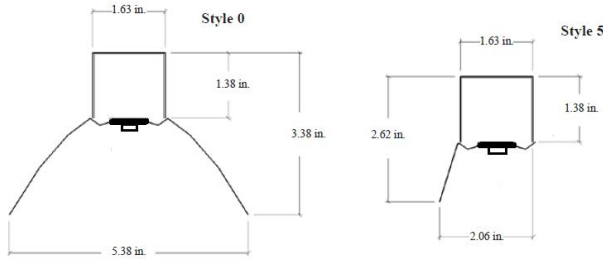

FEATURES & SPECIFICATIONS

INTENDED USE

Specification grade, mini body strip for size critical applications such as display cabinets, coves, and other areas where space is at a premium.

SIZE W x L x H in inches (mm)

HIGH OUTPUT - 4FT

KDS	48L	H35W4000L		DMV	40K	
Series	Length	Wattage and Lumen	Reflectors	Driver	Color Temperature	Options
KDS Mini Body Strip with or without Reflectors	48L 48"	H35W4000L 35 System Watts, 4000 Delivered Lumens	Blank No Reflector W3 0 White Steel reflector Standard Mount	DMV 0-10V MV Multi - Volt 120V-277V	30K 3000K 35K 3500K 40K 4000K 50K 5000K	WP 6 ft. 3 wire 18 gauge whip CS 8ft. 3/18 3 prong (5-15P) cord & plug

* Consult for more options

Catalog Number:
Notes:

Series KDS Mini Body Strip

DIMENSIONS

All dimensions are inches. Specifications subject to change without notice.

ORDERING INFORMATION

Example: **KDS96LS57W6400LDMV40K**