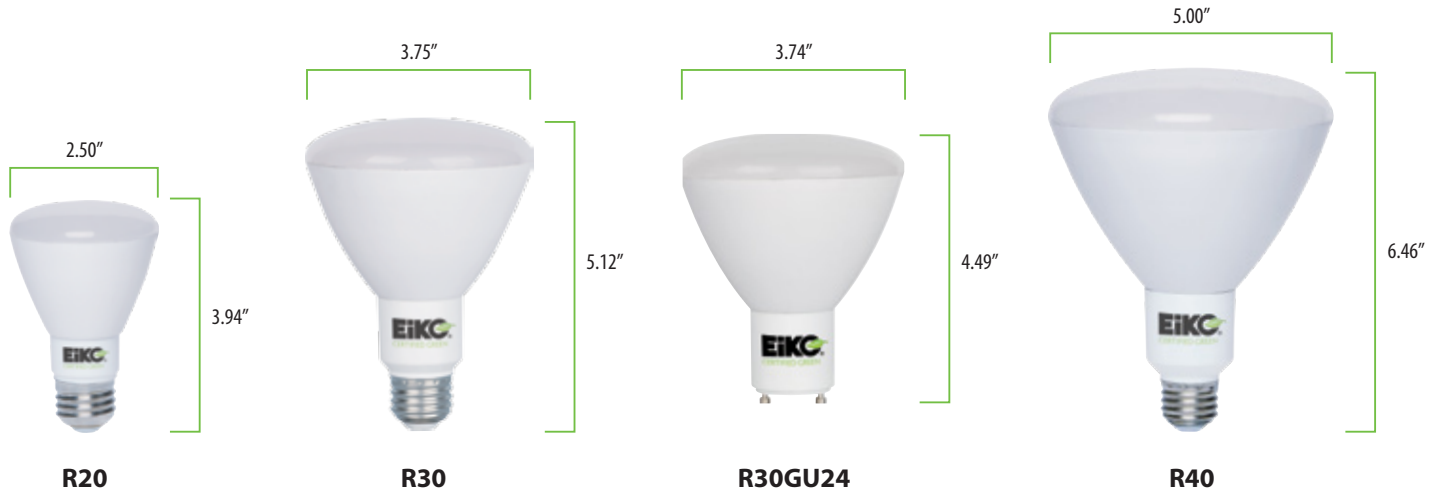

**PERFORMANCE**

- Long life: 25,000–40,000 hours
- R20 - Replaces 50W R20
- R30 - Replaces 65W BR30
- R40 - Replaces 85W and 120W
- 105° flood beam spread
- 80 CRI
- 120V @ 60Hz
- Operates from -20°C (-4°F) to 45°C (113°F)

**FEATURES**

- Direct replacement for incandescent reflector lamps
- Dimmable to 5% for design flexibility
- Compatible with a wide array of dimmers
- High power LED efficiency
- Comfortable diffused light
- Instant-On with no warm up, unlike CFLs
- Acceptable for ICAT rated downlights
- Available in 2700K, 3000K, and 4100K

**DIMENSIONAL DRAWINGS**

All LitespanLED® Reflector Lamps have been sized within ANSI form factors.

**CONE OF LIGHT**

Note: The curves indicate the illuminated area and the average illumination when the luminaire is at different distance.