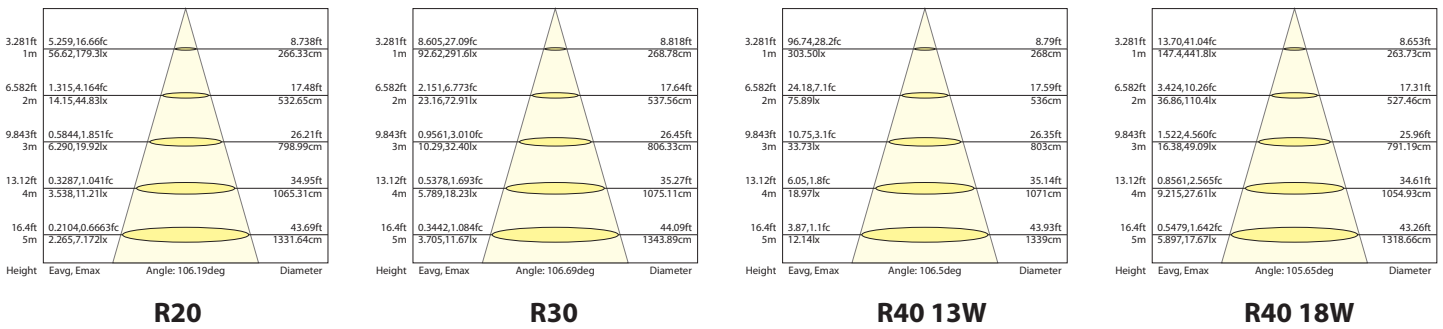

**DIMENSIONAL DRAWINGS**

All LitespanLED® Reflector Lamps have been sized within ANSI form factors.

**CONE OF LIGHT**

Note: The curves indicate the illuminated area and the average illumination when the luminaire is at different distance.