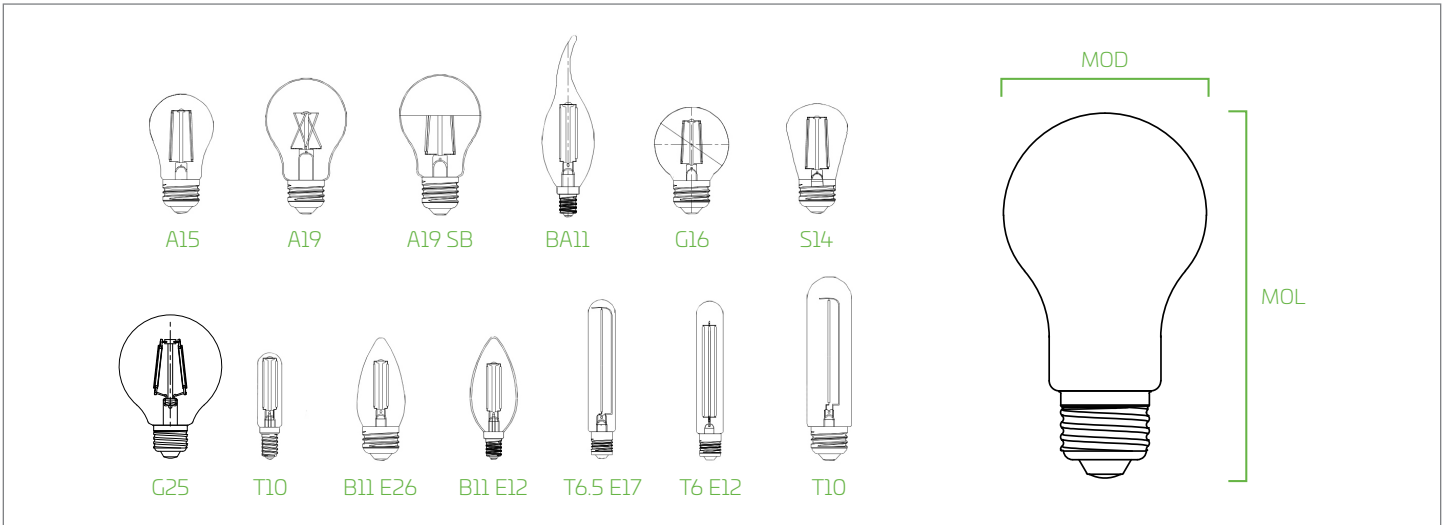

LED Filament Decorative Lamps

Dimensions

Ordering Information

Order Code	Item #	Lm	W	CCT	CRI	Volts	Shape	Base	MOL in/mm	MOD in/mm	Life/Hrs	ES
09855	LED4WA15/FIL/827-DIM-G7	300	4W	2700K	80+	120VAC	A15	E26	3.46/88	1.89/48	15,000	
09856	LED4.5WA15/FIL/827-DIM-G7	450	4.5W	2700K	80+	120VAC	A15	E26	3.46/88	1.89/48	15,000	
09871	LED4.5WA19/FIL/822-DIM-G7	350	4.5W	2200K	80+	120VAC	A19	E26	3.94/100	2.36/60	15,000	
09857	LED4.5WA19/FIL/SB/827-DIM-G7	400	4.5W	2700K	80+	120VAC	A19	E26	3.94/100	2.36/60	15,000	
09877	LED7WA19/FIL/827-DIM-G7	800	7W	2700K	80+	120VAC	A19	E26	4.13/105	2.36/60	15,000	★
09441	LED7WA19/FIL/SB/827K-DIM-G7	700	7W	2700K	80+	120VAC	A19	E26	3.94/100	2.36/60	15,000	
09858	LED2.5WB11E12/FIL/827-DIM-G7	200	2.5W	2700K	80+	120VAC	B11	E12	3.8/96.6	1.38/35	15,000	★
09892	LED4WB11E12/FIL/827-DIM-G7	300	4W	2700K	80+	120VAC	B11	E12	3.8/96.6	1.38/35	15,000	★
09859	LED4.5WB11E12/FIL/827-DIM-G7	500	4.5W	2700K	80+	120VAC	B11	E12	3.8/96.6	1.38/35	15,000	
09878	LED5WB11E26/FIL/827K-DIM-G7	500	5W	2700K	80+	120VAC	B11	E26	3.62/92	1.38/35	15,000	
09860	LED4WBA11E12/FIL/827-DIM-G7	400	4W	2700K	80+	120VAC	BA11	E12	4.84/123	1.38/35	15,000	
09861	LED4WG16/FIL/827-DIM-G7	350	4W	2700K	80+	120VAC	G16	E26	3.15/80	2.17/55	15,000	
09862	LED4.5WG16/FIL/827-DIM-G7	500	4.5W	2700K	80+	120VAC	G16	E26	3.15/80	2.17/55	15,000	
09875	LED4.5WG25/FIL/827-DIM-G7	470	4.5W	2700K	80+	120VAC	G25	E26			15,000	
09864	LED4WS14/FIL/827-DIM-G7	300	4W	2700K	80+	120VAC	S14	E26	3.19/81	1.77/45	15,000	
09863	LED4WS14/FIL/822-DIM-G7	250	4W	2200K	80+	120VAC	S14	E26	3.19/81	1.77/45	15,000	
09879	LED4WST19/FIL/822K-DIM-G7	400	4W	2200K	80+	120VAC	ST19	E26			15,000	
09869	LED2.5WT10/FIL/827-DIM-G7	250	2.5W	2700K	80+	120VAC	T10	E26	5.31/135	1.3/33	15,000	
09870	LED4WT10/FIL/827-DIM-G7	450	4W	2700K	80+	120VAC	T10	E26	5.31/135	1.3/33	15,000	
09865	LED2WT6E12/FIL/827-DIM-G7	120	2W	2700K	80+	120VAC	T6	E12	3.15/80	0.71/18	15,000	
09866	LED2.5WT6.5E17/FIL/827-DIM-G7	200	2.5W	2700K	80+	120VAC	T6.5	E17	4.65/118	0.79/20	15,000	
09867	LED4WT6.5E17/FIL/827-DIM-G7	300	4W	2700K	80+	120VAC	T6.5	E17	4.65/118	0.79/20	15,000	
09868	LED4.5WT6.5E17/FIL/827-DIM-G7	450	4.5W	2700K	80+	120VAC	T6.5	E17	4.65/118	0.79/20	15,000	

NOTE: Use order code when ordering.

★ ENERGY STAR® Approved

watch > like > follow

23220 W. 84th St, Shawnee, KS 66227 · (P) 1.800.852.2217 · (F) 1.800.492.8975
Canada: 81 King St, Barrie, ON L4N 6B5 · (P) 1.888.410.8151 · (F) 1.888.705.1335