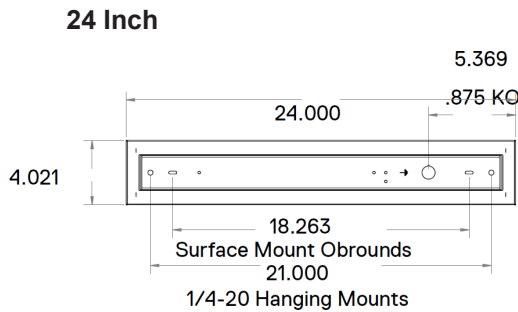

FEATURES & BENEFITS

- Fixtures can be surface mounted, recessed mounted or pendant hung by stem or cable
- Housing is die-formed and welded 22-gauge cold-rolled steel
- Exterior-accessible 1/4-20 holes allow for fast and easy pendant mounting with no need to open the fixture
- Option to continuous row mount is standard by removing end plates
- Every fixture is individually tested
- cETL_{US} listed for damp location

DIMENSIONS

48 Inch

Dimensions and specifications subject to change without notice.

JOB NAME:

CAT#:

TYPE:

DIMENSIONS

96 Inch

ORDERING

EXAMPLE: L44IR R 48 LED 25 DMV WH 30 HC421WH P11

LED

1. SERIES	2. MOUNTING	3. LENGTH	4. GEAR	5. WATTAGE/LUMENS	6. DRIVER	7. FINISH
L44IR LED Indirect Radiant Linear Fixture	R Recessed	24 24"	LED	24 in.	DMV 120-277V Multivolt 0-10V Dimmable	WH White
	RF Recessed Flanged	48 48"		25 25W 2000 Lumens		SL Silver
	RR Recessed Flangeless Appearance	96 96"		48 in.	SDMV Step dimming Multivolt	BK Black
	W Wall Mount			50 50W 4000 Lumens		
	S Surface			96 in.		
	P Pendant			100 100W 8000 Lumens		