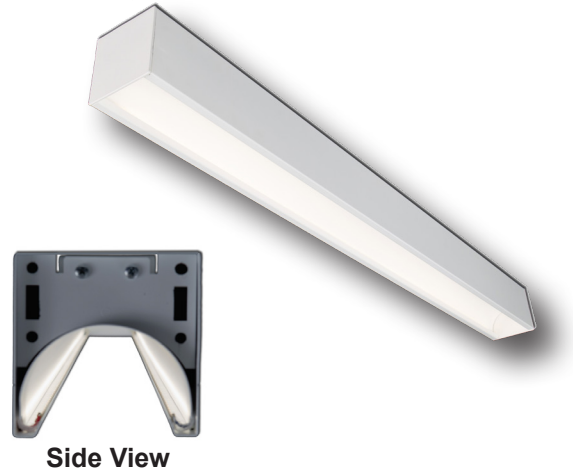

JOB NAME:

CAT#:

TYPE:

APPLICATIONS

The linear L44IR LED linear fixture is for distinctive architectural lighting plans. Ideal for hotels, apartments, corridors, lobbies and office areas. The L44IR series fixtures can be installed individually or in group patterns.

FEATURES & BENEFITS

- Fixtures can be surface mounted, recessed mounted or pendant hung by stem or cable
- Housing is die-formed and welded 22-gauge cold-rolled steel
- Exterior-accessible 1/4-20 holes allow for fast and easy pendant mounting with no need to open the fixture
- Option to continuous row mount is standard by removing end plates
- Every fixture is individually tested
- cETL_{US} listed for damp location