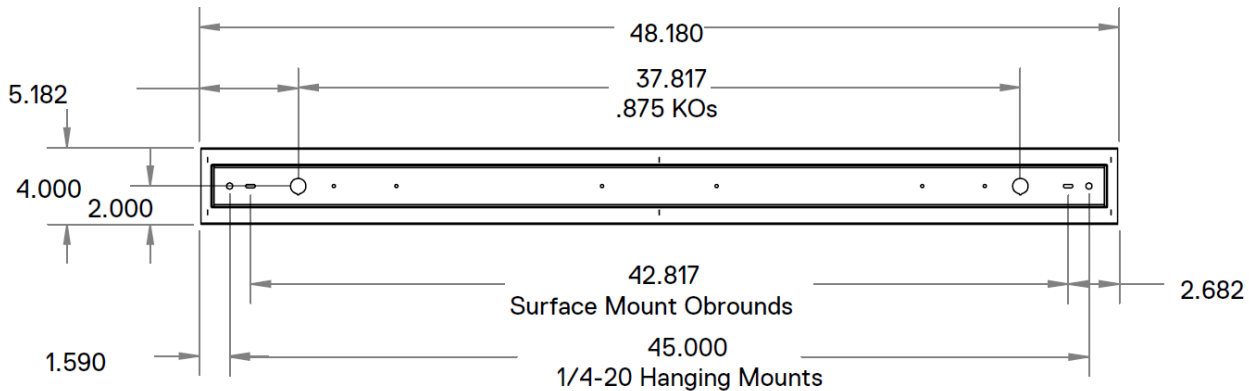

FEATURES & BENEFITS

- Fixtures can be surface mounted, recessed mounted or pendant hung by stem or cable
- Housing is die-formed and welded 22-gauge cold-rolled steel
- Exterior-accessible 1/4-20 holes allow for fast and easy pendant mounting with no need to open the fixture
- Option to continuous row mount is standard by removing end plates
- Every fixture is individually tested
- cETL_{US} listed for damp location

DIMENSIONS

48 Inch

Dimensions and specifications subject to change without notice.

JOB NAME:

CAT#:

TYPE:

DIMENSIONS

96 Inch

ORDERING

EXAMPLE: L44IR R 48 LED 25 DMV WH 30 HC421WH P11

LED

1. SERIES	2. MOUNTING	3. LENGTH	4. GEAR	5. WATTAGE/LUMENS	6. DRIVER	7. FINISH
L44IR LED Indirect Radiant Linear Fixture	R Recessed	24 24"	LED	24 in.	DMV 120-277V Multivolt 0-10V Dimmable	WH White
	RF Recessed Flanged	48 48"		25 25W 2000 Lumens		SL Silver
	RR Recessed Flangeless Appearance	96 96"		48 in.	SDMV Step dimming Multivolt	BK Black
	W Wall Mount			50 50W 4000 Lumens		
	S Surface			96 in.		
	P Pendant			100 100W 8000 Lumens		