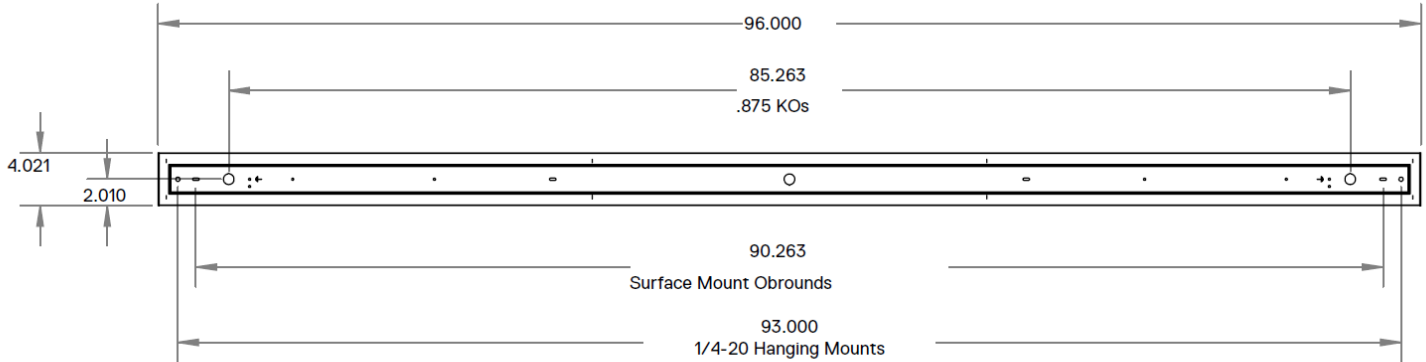

FEATURES & BENEFITS

- Fixtures can be surface mounted, recessed mounted or pendant hung by stem or cable
- Housing is die-formed and welded 22-gauge cold-rolled steel
- Exterior-accessible 1/4-20 holes allow for fast and easy pendant mounting with no need to open the fixture
- Option to continuous row mount is standard by removing end plates
- Every fixture is individually tested
- cETL_{US} listed for damp location

DIMENSIONS

48 Inch

Dimensions and specifications subject to change without notice.

JOB NAME:

CAT#:

TYPE:

DIMENSIONS

96 Inch

ORDERING

EXAMPLE: L44IR R 48 LED 25 DMV WH 30 HC421WH P11

LED

1. SERIES	2. MOUNTING	3. LENGTH	4. GEAR	5. WATTAGE/LUMENS	6. DRIVER	7. FINISH
L44IR LED Indirect Radiant Linear Fixture	R Recessed	24 24"	LED	24 in.	DMV 120-277V Multivolt 0-10V Dimmable	WH White
	RF Recessed Flanged	48 48"		25 25W 2000 Lumens		SL Silver
	RR Recessed Flangeless Appearance	96 96"		48 in.	SDMV Step dimming Multivolt	BK Black
	W Wall Mount			50 50W 4000 Lumens		
	S Surface			96 in.		
	P Pendant			100 100W 8000 Lumens		