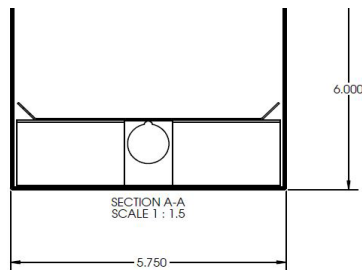

FEATURES & BENEFITS

- 6.0W x 6.0H (See Dimensions)
- Various lenses lie on the side flanges
- 6' and 8' units have a steel mullion to join two individual diffusers
- Baffled louver is available to shield glare
- Recessed versions are all IC Rated (L66R,L66RF,L66RR)
- cETL_{us} listed

DIMENSIONS

Baffled Louver (BL)

Dimensions and specifications subject to change without notice.

JOB NAME:

CAT#:

TYPE:

DIMENSIONS

4FT Dimensions

8FT Dimensions

Dimensions and specifications subject to change without notice.

JOB NAME:

CAT#:

TYPE:

ORDERING

EXAMPLE: L66R 48 LED 24 DMV WH S5 30 EM HC301WH P11

LED