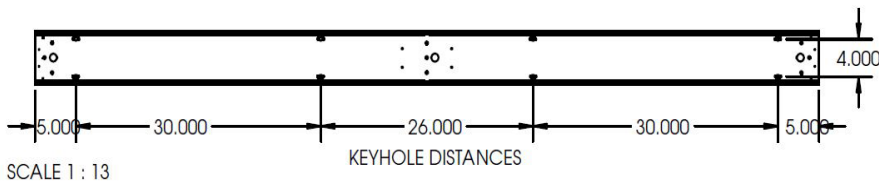

FEATURES & BENEFITS

- 6.0W x 6.0H (See Dimensions)
- Various lenses lie on the side flanges
- 6' and 8' units have a steel mullion to join two individual diffusers
- Baffled louver is available to shield glare
- Recessed versions are all IC Rated (L66R,L66RF,L66RR)
- cETL_{us} listed

DIMENSIONS

Baffled Louver (BL)

Dimensions and specifications subject to change without notice.

JOB NAME:

CAT#:

TYPE:

DIMENSIONS

4FT Dimensions

8FT Dimensions

Dimensions and specifications subject to change without notice.

JOB NAME:

CAT#:

TYPE:

ORDERING

EXAMPLE: L66R 48 LED 24 DMV WH S5 30 EM HC301WH P11

LED