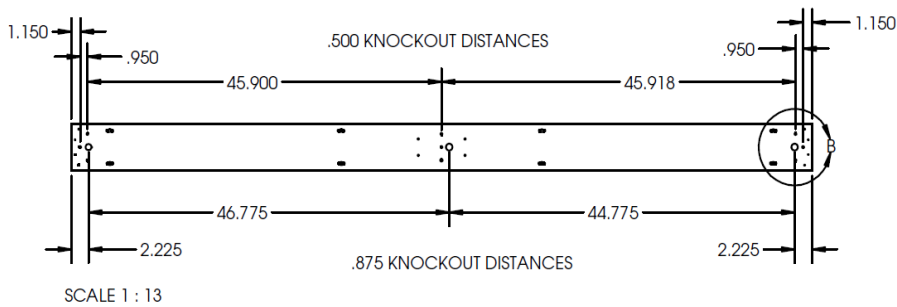

FEATURES & BENEFITS

- 6.0W x 6.0H (See Dimensions)
- Various lenses lie on the side flanges
- 6' and 8' units have a steel mullion to join two individual diffusers
- Baffled louver is available to shield glare
- Recessed versions are all IC Rated (L66R,L66RF,L66RR)
- cETL_{us} listed

DIMENSIONS

Baffled Louver (BL)

Dimensions and specifications subject to change without notice.

JOB NAME:

CAT#:

TYPE:

DIMENSIONS

4FT Dimensions

8FT Dimensions

Dimensions and specifications subject to change without notice.

JOB NAME:

CAT#:

TYPE:

ORDERING

EXAMPLE: L66R 48 LED 24 DMV WH S5 30 EM HC301WH P11

LED