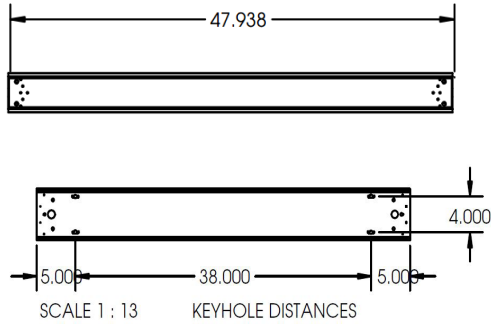

FEATURES & BENEFITS

- 6.0W x 6.0H (See Dimensions)
- Various lenses lie on the side flanges
- 6' and 8' units have a steel mullion to join two individual diffusers
- Baffled louver is available to shield glare
- Recessed versions are all IC Rated (L66R,L66RF,L66RR)
- cETL_{us} listed

DIMENSIONS

Baffled Louver (BL)

Dimensions and specifications subject to change without notice.

JOB NAME:

CAT#:

TYPE:

DIMENSIONS

4FT Dimensions

8FT Dimensions

Dimensions and specifications subject to change without notice.

JOB NAME:

CAT#:

TYPE:

ORDERING

EXAMPLE: L66R 48 LED 24 DMV WH S5 30 EM HC301WH P11

LED

1. SERIES	2. LENGTH	3. GEAR	4. LIGHT DISTRIBUTION	5. WATTAGE/LUMENS	6. DRIVER	7. FINISH
L66R Regular Recessed Lay-in	48' 48" long	LED	Blank Downlight std.	Up or Down Only	DMV 120-277V Multivolt Dimmable 0-10V	WH Matte White
	96 96" long		U Uplight			
L66RF Recessed w/ Flange			1U2D Up and Downlight	24 24W 2400 Lumens	SDMV Step dimming Multivolt	BK Matte Black
				35 35W 3400 Lumens		
L66RR Recessed w/ 1/2" Flange for Drywall				57 57W 5400 Lumens	DHV 347-480VAC 0-10V Dimming	IN Iron
				72 72W 7000 Lumens		
L66S Surface Mounted				97 97W 9600 Lumens	D347V 347VAC 0-10V Dimming	
L66W Wall Mounted				114 114W 10800 Lumens		TDMV Triac Dimming 120-277VAC
L66P Pendant Mounted				Up/Down		
				24 24W 800U-1600D	4 ft.	
				36 36W 1200U-2400D	D277 Triac Dimming 277VAC	
				48 48W 1600U-3200D		
				57 57W 1900U-3800D		
				72 72W 2400U-4800D		
				8 ft.		
				48 48W 1600U-3200D		
				72 72W 2400U-4800D		
				97 97W 3200U-6400D		
				108 108W 3600U-7200D		
				114 114W 3600U-7200D		