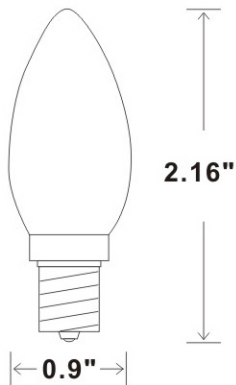

Specification:

Input Line Voltage:	120VAC
Input Power	1 W
Input Line Frequency	50/60Hz
Lamp Life (Rated)	15,000hrs
Minimum Starting Temp	-20°
Maximum Operating Temp	40°C
CCT	2700K
Lumens	60
CRI	80