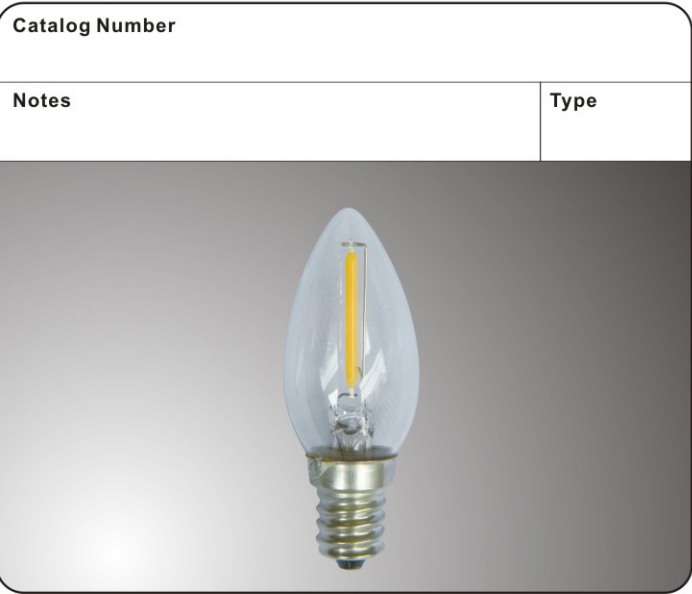

LED

12,000 Hours Average Rated Life, 120 Volts

Applications:

Replaces 10W Incandescent Night Light And C7 Lamps

Features:

- Candelabra E12 Base
- Cool To The Touch
- Cost Pennies A Year To Operate
- Replace 7W Incandescent Bulb

Specification:

Input Line Voltage:	120VAC
Input Power	1 W
Input Line Frequency	50/60Hz
Lamp Life (Rated)	15,000hrs
Minimum Starting Temp	-20°
Maximum Operating Temp	40°C
CCT	2700K
Lumens	60
CRI	80

WARRANTY
2-YEAR

Model:#	Description	wattage	lumens	base
LB1NLR-2P/WW	1W C7 LED Night Light Warm White	1W	60	Candelabra

*Life May Vary When Operated Above Maximum Operating Temperature.