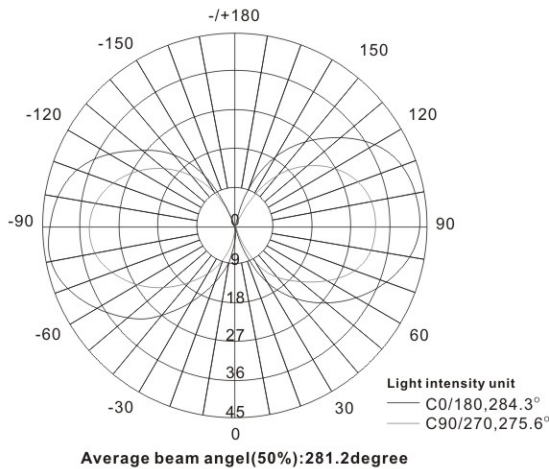

LED
TECHNOLOGY

15,000 Hours Life, 4Watt, 120VAC

Applications:

Vintage Lamp

Chandeliers, Wall Sconces, Wall Lanterns, Pendants

Features:

- Replace Existing 40W Incandescent And Save 80% Energy
- Instant On, Instant Bright, Lasts Up To 15,000 Hours
- No UV Or Infrared Radiation
- Warm White, 2200 Kelvin, Yellow Vintage Coated Glass
- Center Filament Design Creates Incandescent Sparkle Effect

Specification:

Input Line Voltage:	120VAC
Input Power	4W
Input Line Frequency	60Hz
Lamp Life (Rated)	15,000hrs
Minimum Starting Temp	-21°C/-6°F
Maximum Operating Temp	54°C/130°F
CCT	2200K
CRI	≥80
Lumens	300

WARRANTY
1-YEAR *

Model:#	Description	wattage	lumens	base
LB4FCN-VINT/22K	4 Watt Vintage Candle Lamp, Warm White	4W	300	E12

*Based on 3hours usage a day (Not Dimmable)

UPC: 680596-582403