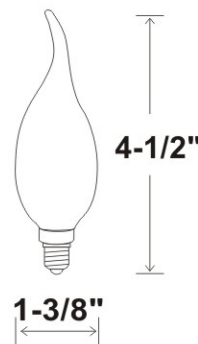

WARRANTY
1-YEAR *

Model:#	Description	wattage	lumens	base
LB4FCN-VINT/22K	4 Watt Vintage Candle Lamp, Warm White	4W	300	E12

*Based on 3hours usage a day (Not Dimmable)

UPC: 680596-582403