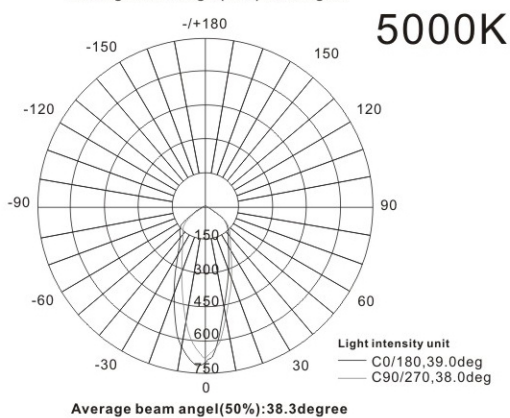

LED

25,000 Hours Life, 8 Watt, 120VAC

Applications:

Track Lighting, Spot Lighting, Display Lighting, Recessed Can, Outdoor Covered, And Indoor Use.

Features:

- Replace Halogen PAR 20 Lamps And Save 80% Energy(50Watt Equivalent)
- Instant Bright, High Power LED Bulb
- Rated Life Of 25,000 Hr Can Be Exceeded When Operated On Dimmed Level
- Dims On Most Standard Household Dimmers
- Contains No Mercury
- No UV Or Infrared Radiation

Catalog Number

Notes

Specification:

Input Line Voltage:	120VAC
Input Power	8W
Input Line Frequency	60Hz
Lamp Life (Rated)	25,000hrs
Minimum Starting Temp	-20°C/-4°F
Maximum Operating Temp	40°C/104°F
CCT	3000K/5000K
CRI	80
Lumens	500/500
CBCP	708/713
Beam Angle	38°
Dimmable	Standard Triac Dimmer