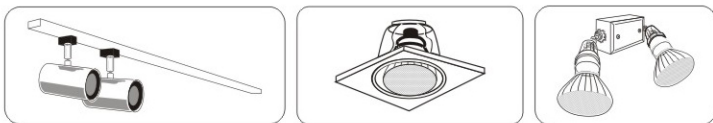

LED

25,000 Hours Life, 8 Watt, 120VAC

Applications:

Track Lighting, Spot Lighting, Display Lighting, Recessed Can, Outdoor Covered, And Indoor Use.

Features:

- Replace Halogen PAR 20 Lamps And Save 80% Energy(50Watt Equivalent)
- Instant Bright, High Power LED Bulb
- Rated Life Of 25,000 Hr Can Be Exceeded When Operated On Dimmed Level
- Dims On Most Standard Household Dimmers
- Contains No Mercury
- No UV Or Infrared Radiation

Catalog Number

Notes

Specification:

Input Line Voltage:	120VAC
Input Power	8W
Input Line Frequency	60Hz
Lamp Life (Rated)	25,000hrs
Minimum Starting Temp	-20°C/-4°F
Maximum Operating Temp	40°C/104°F
CCT	3000K/5000K
CRI	80
Lumens	500/500
CBCP	708/713
Beam Angle	38°
Dimmable	Standard Triac Dimmer

WARRANTY

3-YEAR *

Model:#	Description	wattage	lumens	base
LB8PAR20-D/WW	8Watt PAR20 Narrow Flood Lamp Warm White, Wet Location	8W	500	E26
LB8PAR20-D/DL	8Watt PAR20 Narrow Flood Lamp Day Light, Wet Location	8W	500	E26