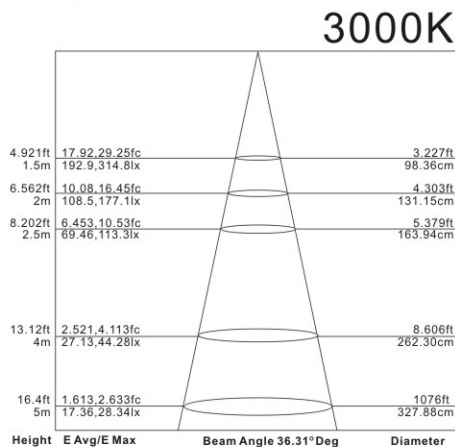

LED

25,000 Hours Life, 8 Watt, 120VAC

Applications:

Track Lighting, Spot Lighting, Display Lighting, Recessed Can, Outdoor Covered, And Indoor Use.

Features:

- Replace Halogen PAR 20 Lamps And Save 80% Energy(50Watt Equivalent)
- Instant Bright, High Power LED Bulb
- Rated Life Of 25,000 Hr Can Be Exceeded When Operated On Dimmed Level
- Dims On Most Standard Household Dimmers
- Contains No Mercury
- No UV Or Infrared Radiation

Catalog Number

Notes

Specification:

Input Line Voltage:	120VAC
Input Power	8W
Input Line Frequency	60Hz
Lamp Life (Rated)	25,000hrs
Minimum Starting Temp	-20°C/-4°F
Maximum Operating Temp	40°C/104°F
CCT	3000K/5000K
CRI	80
Lumens	500/500
CBCP	708/713
Beam Angle	38°
Dimmable	Standard Triac Dimmer