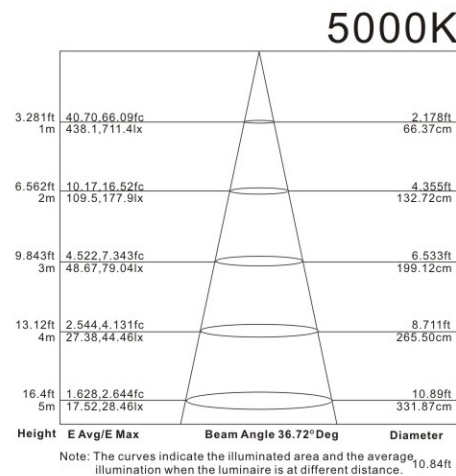

LED

25,000 Hours Life, 8 Watt, 120VAC

Applications:

Track Lighting, Spot Lighting, Display Lighting, Recessed Can, Outdoor Covered, And Indoor Use.

Features:

- Replace Halogen PAR 20 Lamps And Save 80% Energy(50Watt Equivalent)
- Instant Bright, High Power LED Bulb
- Rated Life Of 25,000 Hr Can Be Exceeded When Operated On Dimmed Level
- Dims On Most Standard Household Dimmers
- Contains No Mercury
- No UV Or Infrared Radiation

Catalog Number

Notes

Specification:

Input Line Voltage:	120VAC
Input Power	8W
Input Line Frequency	60Hz
Lamp Life (Rated)	25,000hrs
Minimum Starting Temp	-20°C/-4°F
Maximum Operating Temp	40°C/104°F
CCT	3000K/5000K
CRI	80
Lumens	500/500
CBCP	708/713
Beam Angle	38°
Dimmable	Standard Triac Dimmer