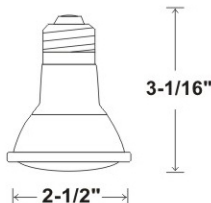

LED

25,000 Hours Life, 8 Watt, 120VAC

Applications:

Track Lighting, Spot Lighting, Display Lighting, Recessed Can, Outdoor Covered, And Indoor Use.

Features:

- Replace Halogen PAR 20 Lamps And Save 80% Energy(50Watt Equivalent)
- Instant Bright, High Power LED Bulb
- Rated Life Of 25,000 Hr Can Be Exceeded When Operated On Dimmed Level
- Dims On Most Standard Household Dimmers
- Contains No Mercury
- No UV Or Infrared Radiation

Catalog Number

Notes

Specification:

Input Line Voltage:	120VAC
Input Power	8W
Input Line Frequency	60Hz
Lamp Life (Rated)	25,000hrs
Minimum Starting Temp	-20°C/-4°F
Maximum Operating Temp	40°C/104°F
CCT	3000K/5000K
CRI	80
Lumens	500/500
CBCP	708/713
Beam Angle	38°
Dimmable	Standard Triac Dimmer