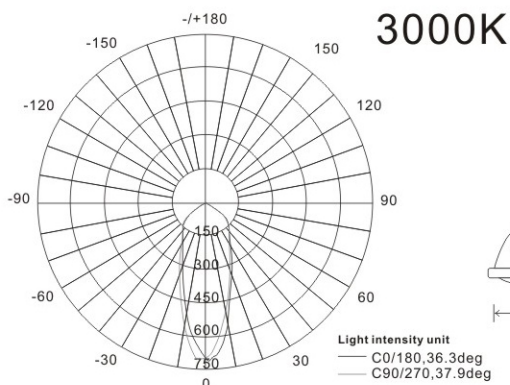

LED

25,000 Hours Life, 8 Watt, 120VAC

Applications:

Track Lighting, Spot Lighting, Display Lighting, Recessed Can, Outdoor Covered, And Indoor Use.

Features:

- Replace Halogen PAR 20 Lamps And Save 80% Energy(50Watt Equivalent)
- Instant Bright, High Power LED Bulb
- Rated Life Of 25,000 Hr Can Be Exceeded When Operated On Dimmed Level
- Dims On Most Standard Household Dimmers
- Contains No Mercury
- No UV Or Infrared Radiation

Catalog Number

Notes

Specification:

Input Line Voltage:	120VAC
Input Power	8W
Input Line Frequency	60Hz
Lamp Life (Rated)	25,000hrs
Minimum Starting Temp	-20°C/-4°F
Maximum Operating Temp	40°C/104°F
CCT	3000K/5000K
CRI	80
Lumens	500/500
CBCP	708/713
Beam Angle	38°
Dimmable	Standard Triac Dimmer