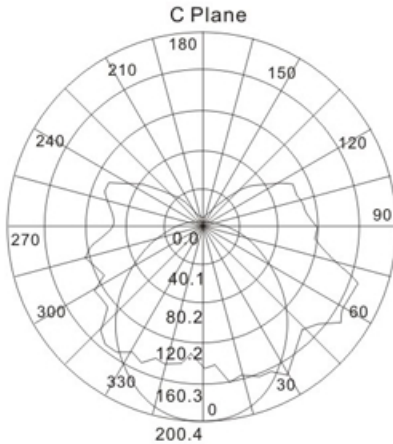

LED
TECHNOLOGY

25,000 Hours Life, 7 Watt, 120VAC

Applications:

Track Lighting, Spot Lighting, Display Lighting, Recessed Can, Outdoor Covered, And Indoor Use.

Features:

- Replace Halogen R 20 Lamps And Save 80% Energy(50Watt Equivalent)
- Instant Bright, High Power LED Bulb
- Rated Life Of 25,000 Hr, Which Can Be Exceeded When Operated On Dimmed Level
- Dims On Most Standard Household Dimmers
- Contains No Mercury
- No UV Or Infrared Radiation

Plane	(50%Ang.)	(10%Ang.)
C180.0:	106.1	188.4

Specification:

Input Line Voltage:	120VAC
Input Power	7W
Input Line Frequency	60Hz
Lamp Life (Rated)	25,000hrs
Minimum Starting Temp	-20°C/-4°F
Maximum Operating Temp	40°C/104°F
CCT	3000K/5000K
CRI	≥90
Lumens	525/550
Beam Angle	105°
Dimmable	Standard Triac Dimmer
CBCP	200

Note: The curves indicate the illuminated area and the average illumination when the luminaire is at different distance.

WARRANTY
3-YEAR *

Model:#	Description	wattage	lumens	base
LB50R20-D/WW	7Watt R20 LED Flood Lamp Warm White	7W	525	E26
LB7R20-D/DL	8Watt R20 LED Flood Lamp Day Light	7W	550	E26