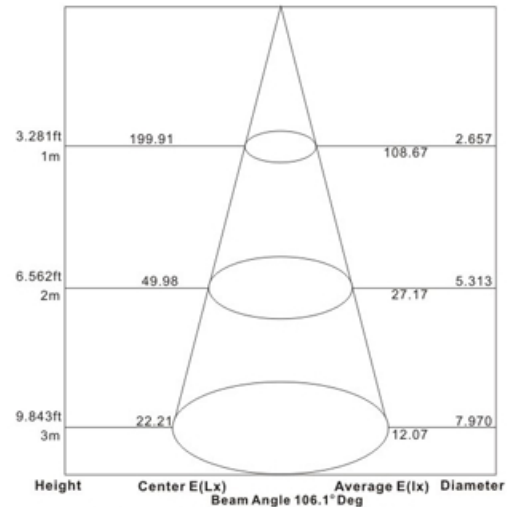

Plane	(50%Ang.)	(10%Ang.)
C180.0:	106.1	188.4

Specification:

Input Line Voltage:	120VAC
Input Power	7W
Input Line Frequency	60Hz
Lamp Life (Rated)	25,000hrs
Minimum Starting Temp	-20°C/-4°F
Maximum Operating Temp	40°C/104°F
CCT	3000K/5000K
CRI	≥90
Lumens	525/550
Beam Angle	105°
Dimmable	Standard Triac Dimmer
CBCP	200

Note: The curves indicate the illuminated area and the average illumination when the luminaire is at different distance.

WARRANTY
3-YEAR *

Model:#	Description	wattage	lumens	base
LB50R20-D/WW	7Watt R20 LED Flood Lamp Warm White	7W	525	E26
LB7R20-D/DL	8Watt R20 LED Flood Lamp Day Light	7W	550	E26