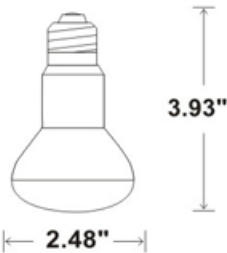

LED
TECHNOLOGY

25,000 Hours Life, 7 Watt, 120VAC

Applications:

Track Lighting, Spot Lighting, Display Lighting, Recessed Can, Outdoor Covered, And Indoor Use.

Features:

- Replace Halogen R 20 Lamps And Save 80% Energy(50Watt Equivalent)
- Instant Bright, High Power LED Bulb
- Rated Life Of 25,000 Hr, Which Can Be Exceeded When Operated On Dimmed Level
- Dims On Most Standard Household Dimmers
- Contains No Mercury
- No UV Or Infrared Radiation

Plane	(50%Ang.)	(10%Ang.)
C180.0:	106.1	188.4

Specification:

Input Line Voltage:	120VAC
Input Power	7W
Input Line Frequency	60Hz
Lamp Life (Rated)	25,000hrs
Minimum Starting Temp	-20°C/-4°F
Maximum Operating Temp	40°C/104°F
CCT	3000K/5000K
CRI	≥90
Lumens	525/550
Beam Angle	105°
Dimmable	Standard Triac Dimmer
CBCP	200

Note: The curves indicate the illuminated area and the average illumination when the luminaire is at different distance.

WARRANTY
3-YEAR *

Model:#	Description	wattage	lumens	base
LB50R20-D/WW	7Watt R20 LED Flood Lamp Warm White	7W	525	E26
LB7R20-D/DL	8Watt R20 LED Flood Lamp Day Light	7W	550	E26