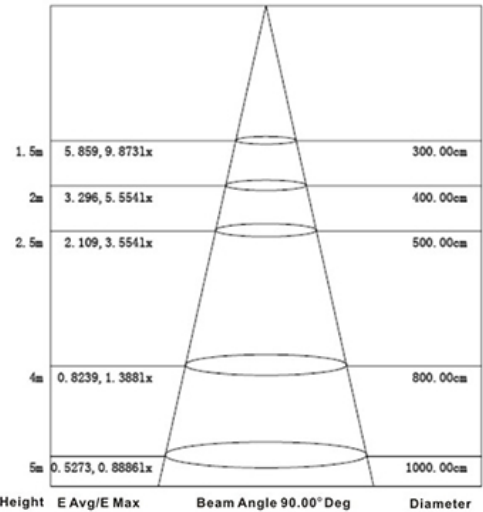

LED
TECHNOLOGY

15,000 Hours Life, 5.5 Wattt, 120VAC

Applications:

Ceiling Fixtures & Pendants

Features:

- Dimmable
- LED Filament Lamp 2700 Kelvin
- Clear Glass Vintage Bulb
- Replace Existing 60 Watt Incandescent
- Instant On, High Power LED Bulb
- Rated Life Of 15,000 Hr
- Contains No Mercury
- No UV Or Infrared Radiation

Specification:

Input Line Voltage:	120VAC
Input Power:	5.5W
Input Line Frequency:	60Hz
Lamp Life (Rated):	15,000hrs
Minimum Starting Temp:	-20°C/-4°F
Maximum Operating Temp:	40°C/104°F
CCT:	2700K
CRI:	≥90
Lumens:	500
Dimmable:	Standard Triac Dimmer
CBCP:	63

Note: The curves indicate the illuminated area and the average illumination when the luminaire is at different distance.

WARRANTY
1-YEAR *

Model:#	Description	wattage	Incandescent Equivalent	lumens	base
LB60CAST21-WW3PK	5.5Watt Clear Glass Vintage ST21 Bulb, Dimmable, Soft Warm White, 3-Pack	5.5W	60W	500	E26