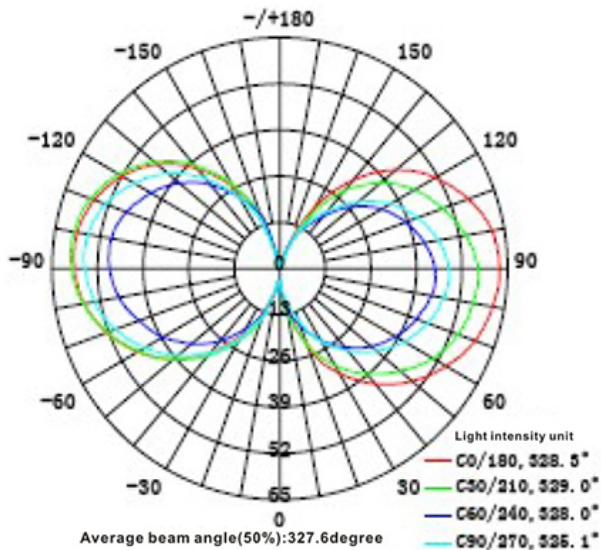

LED
TECHNOLOGY

15,000 Hours Life, 5.5 Wattt, 120VAC

Applications:

Ceiling Fixtures & Pendants

Features:

- Dimmable
- LED Filament Lamp 2700 Kelvin
- Clear Glass Vintage Bulb
- Replace Existing 60 Watt Incandescent
- Instant On, High Power LED Bulb
- Rated Life Of 15,000 Hr
- Contains No Mercury
- No UV Or Infrared Radiation

Specification:

Input Line Voltage:	120VAC
Input Power:	5.5W
Input Line Frequency:	60Hz
Lamp Life (Rated):	15,000hrs
Minimum Starting Temp:	-20°C/-4°F
Maximum Operating Temp:	40°C/104°F
CCT:	2700K
CRI:	≥90
Lumens:	500
Dimmable:	Standard Triac Dimmer
CBCP:	63

Note: The curves indicate the illuminated area and the average illumination when the luminaire is at different distance.

WARRANTY
1-YEAR *

Model:#	Description	wattage	Incandescent Equivalent	lumens	base
LB60CAST21-WW3PK	5.5Watt Clear Glass Vintage ST21 Bulb, Dimmable, Soft Warm White, 3-Pack	5.5W	60W	500	E26