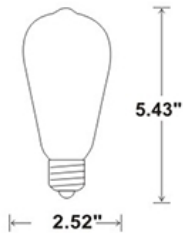

Note: The curves indicate the illuminated area and the average illumination when the luminaire is at different distance.

WARRANTY
1-YEAR *

Model:#	Description	wattage	Incandescent Equivalent	lumens	base
LB60CAST21-WW3PK	5.5Watt Clear Glass Vintage ST21 Bulb, Dimmable, Soft Warm White, 3-Pack	5.5W	60W	500	E26

*Based on 3hours usage a day

UPC: 74616080020-2