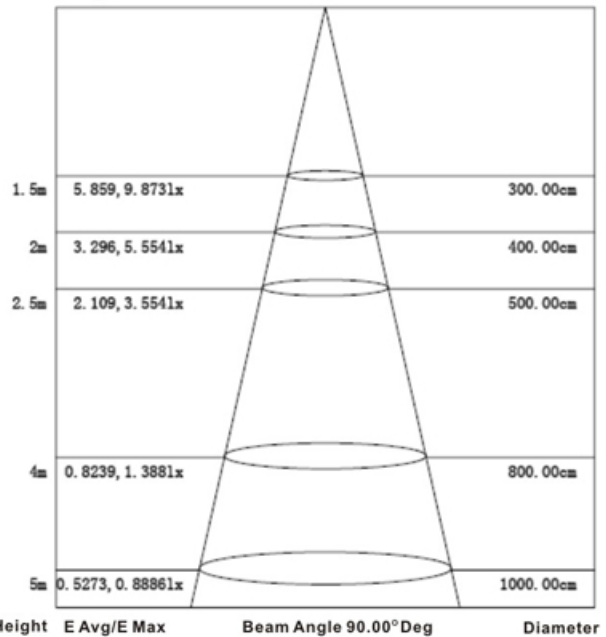

LED
TECHNOLOGY

15,000 Hours Life, 5.5Watt, 120VAC

Applications:

Replace 60w G25 Incandescent Globe
Pendants, Vanities, Indoor/Outdoor Covered Fixtures

Features:

- Replace Existing 60W Incandescent And Save 80% Energy
- Instant On, Instant bright, Last up to 15,000 hours
- No UV Or Infrared Radiation
- Dims On Most Standard Household Dimmers
- Warm White, High CRI Lamp

Specification:

Input Line Voltage:	120VAC
Input Power	5.5W
Input Line Frequency	60Hz
Lamp Life (Rated)	15,000hrs
Minimum Starting Temp	-20°C/-4°F
Maximum Operating Temp	40°C/104°F
CCT	2700K
CRI	≥90
Lumens	500
Dimmable	Standard triac dimmer