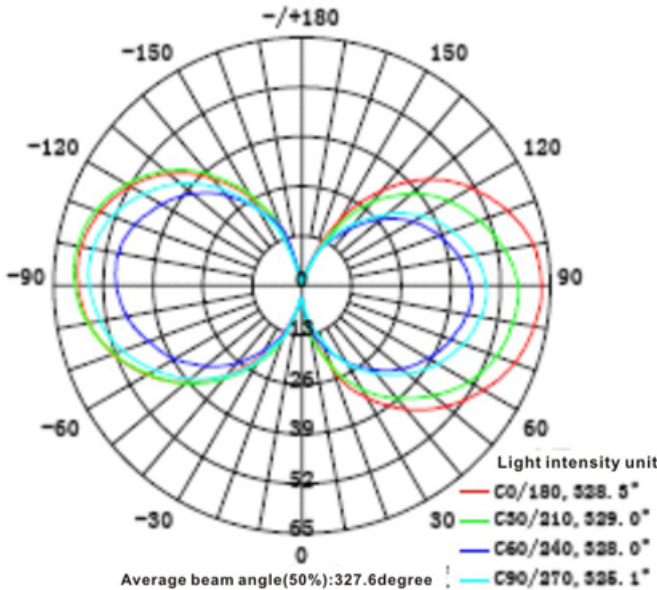

LED
TECHNOLOGY

15,000 Hours Life, 5.5Watt, 120VAC

Applications:

Replace 60w G25 Incandescent Globe
Pendants, Vanities, Indoor/Outdoor Covered Fixtures

Features:

- Replace Existing 60W Incandescent And Save 80% Energy
- Instant On, Instant bright, Last up to 15,000 hours
- No UV Or Infrared Radiation
- Dims On Most Standard Household Dimmers
- Warm White, High CRI Lamp

Specification:

Input Line Voltage:	120VAC
Input Power	5.5W
Input Line Frequency	60Hz
Lamp Life (Rated)	15,000hrs
Minimum Starting Temp	-20°C/-4°F
Maximum Operating Temp	40°C/104°F
CCT	2700K
CRI	≥90
Lumens	500
Dimmable	Standard triac dimmer