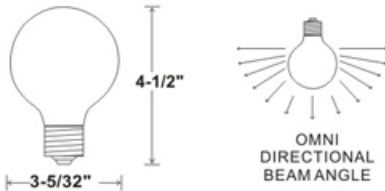

LED
TECHNOLOGY

15,000 Hours Life, 5.5Watt, 120VAC

Applications:

Replace 60w G25 Incandescent Globe
Pendants, Vanities, Indoor/Outdoor Covered Fixtures

Features:

- Replace Existing 60W Incandescent And Save 80% Energy
- Instant On, Instant bright, Last up to 15,000 hours
- No UV Or Infrared Radiation
- Dims On Most Standard Household Dimmers
- Warm White, High CRI Lamp