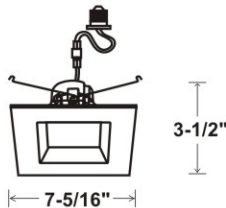

LED
TECHNOLOGY

35,000 Hours Life, 15 Watt, 120VAC

Applications:

6" Recessed Can Kit, Indoor And Wet Locations Use

Features:

- Replace Incandescent Bulbs Save 80% Energy (90 Watt Equivalent)
- Rated Life Of 35,000 Hr Can Be Exceeded When Operated On Dimmed Level
- Dims On Most Standard Household Dimmers
- Fits Standard 6Inch Recess Cans
- Comes With Standard Quick Connect Plug
- Accessory Trims Available in :Bronze, Nickle Satin

Accessories:

Accessory Trims Available

Weight: 0.61 lb

WARRANTY

5-YEAR*

Model:#	Description	wattage	lumens	Socket
LC19RT6-SQW/WW	5&6 Inch Dimmable Square, Retrofit Can Kit Warm White	15W	1000	E26

* 5 Year Limited Warranty

Height	Eavg, Emax	Angle: 86.49deg	Diameter
1m	226.8, 511.61x		188.11cm
2m	56.71, 127.91x		376.23cm
3m	25.20, 56.851x		564.34cm
4m	14.18, 31.981x		752.46cm
5m	9.073, 20.461x		940.57cm
6m	6.301, 14.211x		1128.68cm
7m	4.629, 10.441x		1316.80cm
8m	3.544, 7.9941x		1504.91cm
9m	2.800, 6.3161x		1693.03cm
10m	2.268, 5.1161x		1881.14cm