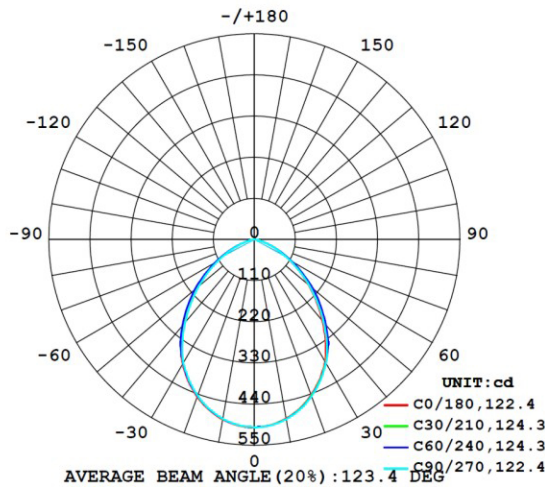

LED
TECHNOLOGY

35,000 Hours Life, 15 Watt, 120VAC

Applications:

6" Recessed Can Kit, Indoor And Wet Locations Use

Features:

- Replace Incandescent Bulbs Save 80% Energy (90 Watt Equivalent)
- Rated Life Of 35,000 Hr Can Be Exceeded When Operated On Dimmed Level
- Dims On Most Standard Household Dimmers
- Fits Standard 6Inch Recess Cans
- Comes With Standard Quick Connect Plug
- Accessory Trims Available in :Bronze, Nickle Satin

Accessories:

Accessory Trims Available

Weight: 0.61 lb

WARRANTY

5-YEAR*

Model:#	Description	wattage	lumens	Socket
LC19RT6-SQW/WW	5&6 Inch Dimmable Square, Retrofit Can Kit Warm White	15W	1000	E26

* 5 Year Limited Warranty

Wet Locations Rated

UPC: 680596-581703