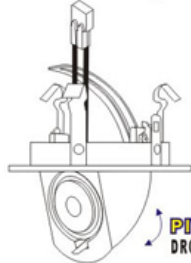

4 INCH PIVOTING DROP DOWN TRIM KIT

LED

TECHNOLOGY

Features:

- Pivoting Trim Head
- Replace Halogen And Save 80% Energy(50 Watt Equivalent)
- Instant Bright, High Power LED Bulb
- Rated Life Of 25,000 Hr
- Dims On Most Standard Household Dimmers
- Fits Standard 4 Inch Recess Cans
- Comes With Standard Quick Connect Plug
- 90 CRI(TRUE-COLOR-LED)

Includes

E26 Medium Base

Title 24 Plug

90CRI

TRUE-COLOR-LED

Specifications:

Model#	Description	Watts	Lumens	Kelvin Color	Case	UPC
LC7RT4-DDWH/WW	4 Inch Dimmable, 7W PAR Pivoting Down Trim, Can Kit	7	450	3000K	4	6-8059658258-8
LC7RT4-DDNS/WW	4 Inch Dimmable, 7W PAR Pivoting Down Trim, Can Kit	7	450	3000K	4	6-8059658257-1