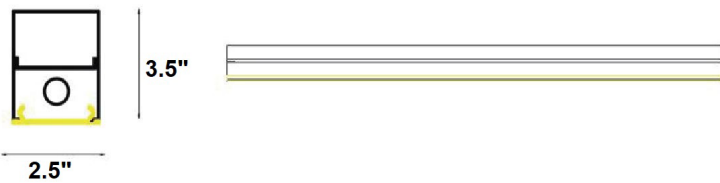

DIMENSIONS

Dimensions and specifications subject to change without notice.