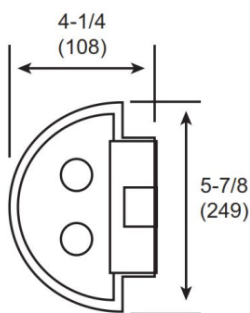

LED Ringed Light Vanity

DIMENSIONS

APPLICATION

The RVL Series tiered contemporary framed wall mounted vanity fixture and is available in two finish options, satin nickel or oil rubbed bronze. Updated with the latest in LED technology The RVL is an elegant lighting solution that can be used in various applications including corridors and restrooms. Fixture mounts to standard junction box (not included). The long LED life coupled with exceptional color rendering make this fixture attractive for new or retrofit projects.

WARRANTY

3-year limited warranty. See complete warranty for terms and exclusions. (Labor not included).

QUICK SHIP

RVL-24-17-MV-930-NS

ORDERING INFORMATION

Example Model Number: RVL-24-26-MV-930-NS

RVL					
SERIES	LENGTH	WATTAGE	DRIVER TYPE	COLOR TEMPERATURE	FINISH
	24- 24" Length ² 36- 36" Length ¹ 48- 48" Length ¹	24" Housing 17- 17W, 2000 Lumens 26- 26W, 2700 Lumens ¹ 36" Housing 26- 26W, 2700 Lumens ¹ 48" Housing 34- 34W, 3400 Lumens ¹	120D- 120V, Triac Dimming ^{1 2} MV- 120-277V	930-90 CRI; 3000 Kelvin ¹ 940-90 CRI; 4000 Kelvin	NS- Nickel Satin ² ORB- Oil Rubbed Bronze ^{1 2}