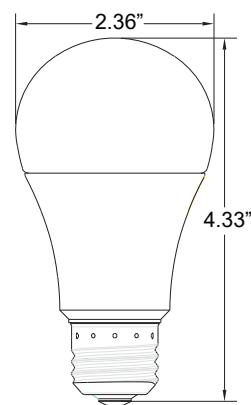

DIMENSIONS

ORDERING INFORMATION

MODEL	WATTS		KELVIN RATING		LUMENS	DIMMABLE OR NON	ENERGY STAR LISTED
LEDA19	9W	9 WATTS	27K	2700K	800	DIM	NO
	9W	9 WATTS	4K	4000K	800	DIM	NO
	12W	12 WATTS	27K	2700K	1100	DIM	YES
	12W	12 WATTS	4K	4000K	1100	DIM	YES
LEDA19	9W	9 WATTS	27K	2700K	800	NON-DIM	NO
	9W	9 WATTS	4K	4000K	800	NON-DIM	NO
	12W	12 WATTS	27K	2700K	1100	NON-DIM	NO
	12W	12 WATTS	4K	4000K	1100	NON-DIM	NO