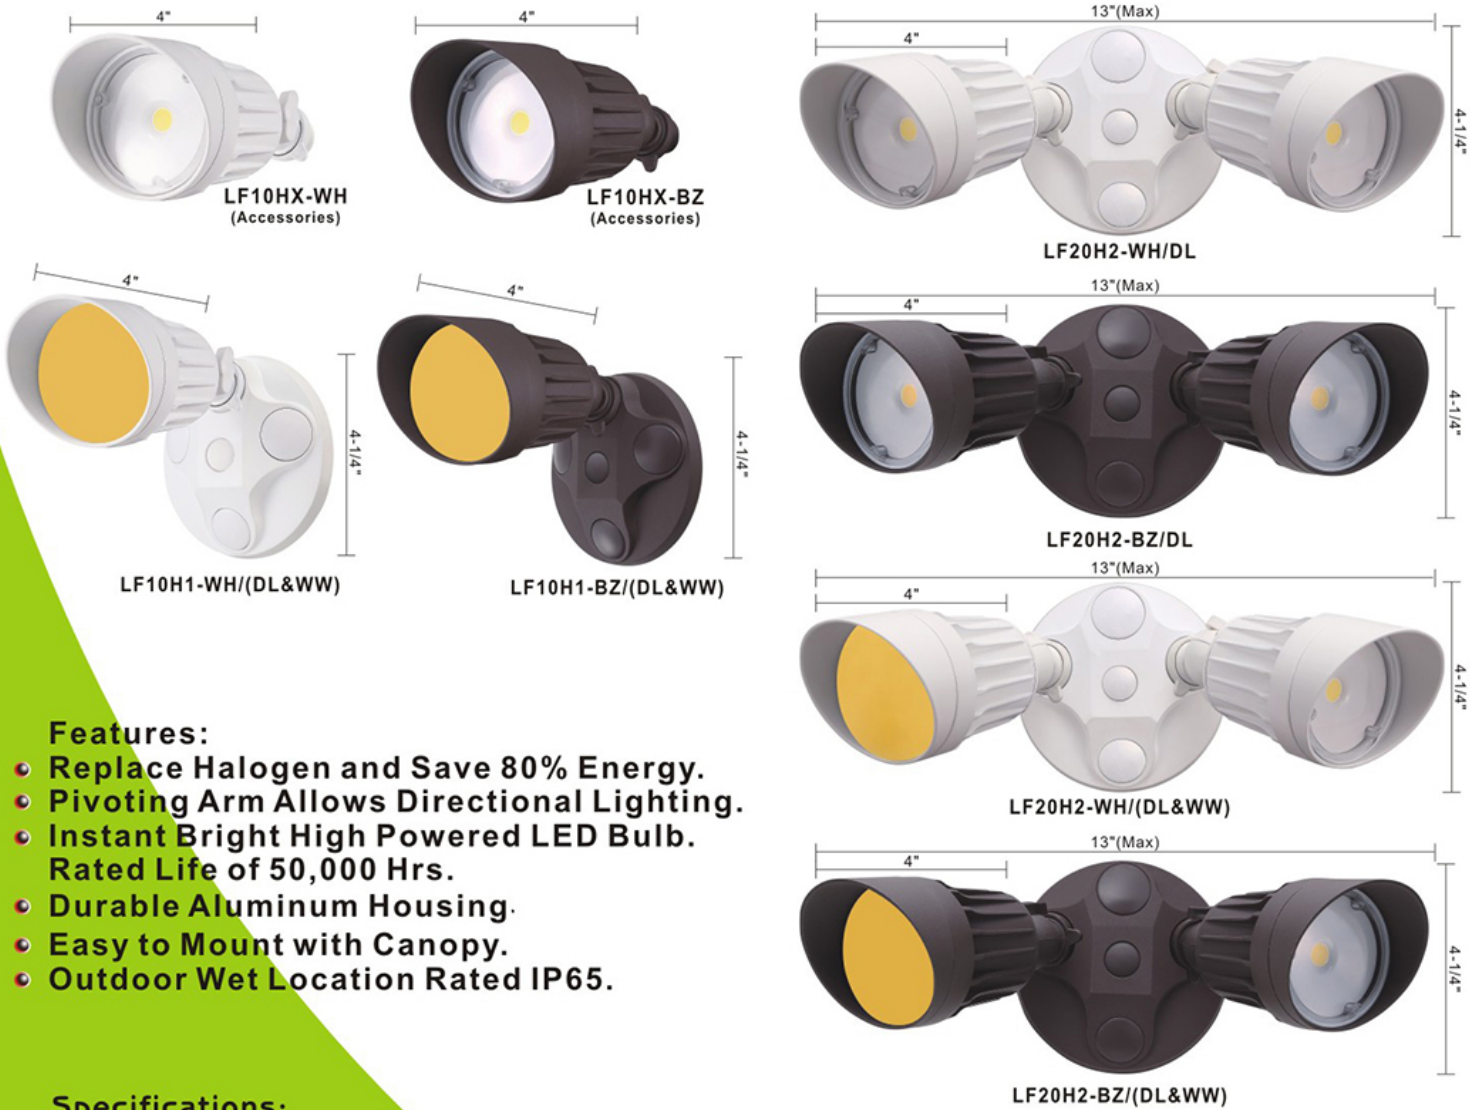

Security Lights

Features:

- Replace Halogen and Save 80% Energy.
- Pivoting Arm Allows Directional Lighting.
- Instant Bright High Powered LED Bulb. Rated Life of 50,000 Hrs.
- Durable Aluminum Housing.
- Easy to Mount with Canopy.
- Outdoor Wet Location Rated IP65.

Specifications:

Model#	Description	LED Wattage	Kelvin Color	Lumens	Lamp Life	Case Pack	UPC Prefix 680596
LF10HX-WH	Security Light Replacement Head, White	10W	5000K	820	50,000 Hours	6 pcs	58272-4
LF10H1-WH/(DL&WW)	Single Head LED Security Light, White	10W	5000K&3000K	820	50,000 Hours	6 pcs	58260-1
LF20H2-WH/WW	Dual Head LED Security Light, White	20W	3000K	1640	50,000 Hours	6 pcs	58318-9
LF20H2-WH/(DL&WW)	Dual Head LED Security Light, White	20W	5000K&3000K	1640	50,000 Hours	6 pcs	58262-5
LF10HX-BZ	Security Light Replacement Head, Bronze	10W	5000K	820	50,000 Hours	6 pcs	58273-1
LF10H1-BZ/(DL&WW)	Single Head LED Security Light, Bronze	10W	5000K&3000K	820	50,000 Hours	6 pcs	58259-5
LF20H2-BZ/WW	Dual Head LED Security Light, Bronze	20W	3000K	1640	50,000 Hours	6 pcs	58317-2
LF20H2-BZ/(DL&WW)	Dual Head LED Security Light, Bronze	20W	5000K&3000K	1640	50,000 Hours	6 pcs	58261-8