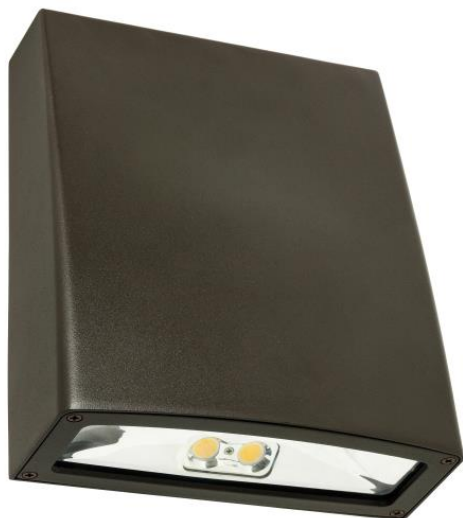

LFX/WP/30W/50K LED WALL PACK FIXTURE SUNLITE

Sunlite LFX/WP/30W/50K 30 Watt Integrated LED Lamp Super White

General Characteristics

Fixture Life Hours	50000 Hours
Material	Aluminum & Polycarbonate
Cover	Polycarbonate
Bulb	Integrated LED
Finish	Bronze
Lumens Per Watt (LPW)	105.00
Life (based on 3hr/day)	45.7
Estimated Energy Cost	\$3.61 per Year
Safety Rating	ETL Listed - Wet Location
Ingress Protection	IP65
Dimmable	True
DLC	True

Fixture Characteristics

Collection	Wall Packs
Number of Lights	1 - Light
Mounting	Wall
Use Location	Outdoor

Electrical Characteristics

Watts	30
Volts	120-277
Equivalent Watts	70-150 (HID)
LED Chip Manufacturer	LUMINUS CXM-9
Number of LEDs	2
Power Factor	0.92
Operating Temperature	-40° to 40° C

Light Characteristics

Brightness	3150 Lumens
Color Accuracy (CRI)	81
Light Appearance	Super White
Color Temperature	5000K

Product Dimensions

Item Dimensions (in)	(W) 4.10 (H) 7.80 (D) 6.50
Package Dimensions (in)	(W) 8.50 (H) 10.00 (D) 7.40