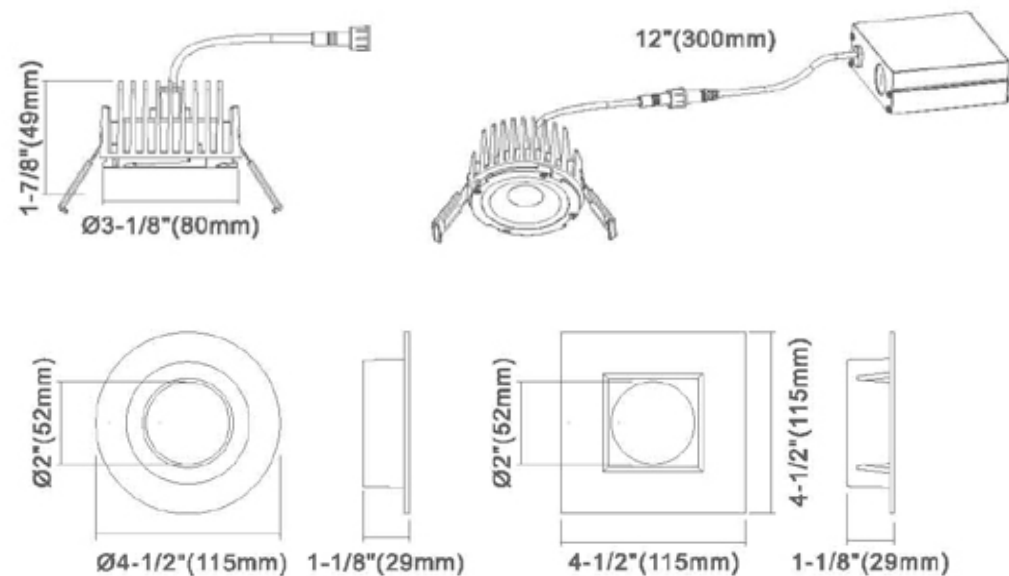

AD-LED-4-S15W

4" Recessed LED 15W High Output Round or Square

Type IC & Air-Tight

DESCRIPTION

4" Recessed LED With Integral Driver In Connection Box
 Round & Square Options for Trims
 5CCT User Selectable or single light color (3K or 4K) options

FEATURES & BENEFITS

- 1,000 Lm Output - High Performance Fixture
- CRI 90+ for True Color Rendering
- Low profile - Install Where Ceiling Space Is Limited
- Type IC Rated - No Housing Required
- Fast & Easy To Install - Save On Labor
- Driver Inside Connection Box - No Junction Box Needed

DIMENSIONS ID 3 1/8" OD 4 1/2" Cut Out 3 3/4"

Ceiling Clearance Required: 3 1/2"

5CCT version is 1/2" deeper than the single CCT

120V Triac Dimmable Driver Included

Project: _____
 Location: _____
 Trim: _____ Qty: _____
 Notes: _____

Stock Trims

ACCESSORIES

Sold Separately

ORDERING GUIDE

Example: AD-LED-4-S15W-3K-T4RW

AD-LED-4-S15W	CCT	Trim	
3000K	- 3K	- T4RW	Round White
4000K	- 4K	- T4RB	Round Black
5CCT 27K-50K	- 5CCT	- T4SW	Square White
		- T4SB	Square Black