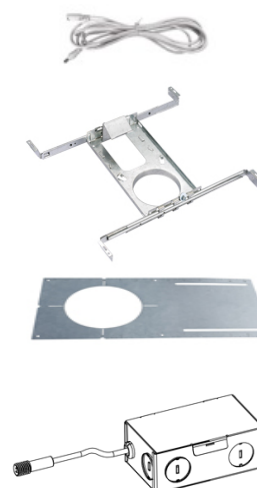

AD-LED-4-S15W

4" Recessed LED 15W High Output Round or Square

Type IC & Air-Tight

DESCRIPTION

4" Recessed LED With Integral Driver In Connection Box
 Round & Square Options for Trims
 5CCT User Selectable or single light color (3K or 4K) options

Stock Trims

ACCESSORIES

Sold Separately

ORDERING GUIDE

Example: AD-LED-4-S15W-3K-T4RW

AD-LED-4-S15W	CCT	Trim	
3000K	- 3K	- T4RW	Round White
4000K	- 4K	- T4RB	Round Black
5CCT 27K-50K	- 5CCT	- T4SW	Square White
		- T4SB	Square Black

[Jumper Cable 10 ft model # JC10](#)

Flanged Rough-In Plate with expandable bars
[model # FRP312](#)

[Flat Mounting Plate 13" long model # MP334](#)

0-10V Dimmable driver 120-277V
[HBL015-AW-10-01L](#)

Lotus LED Lights USA