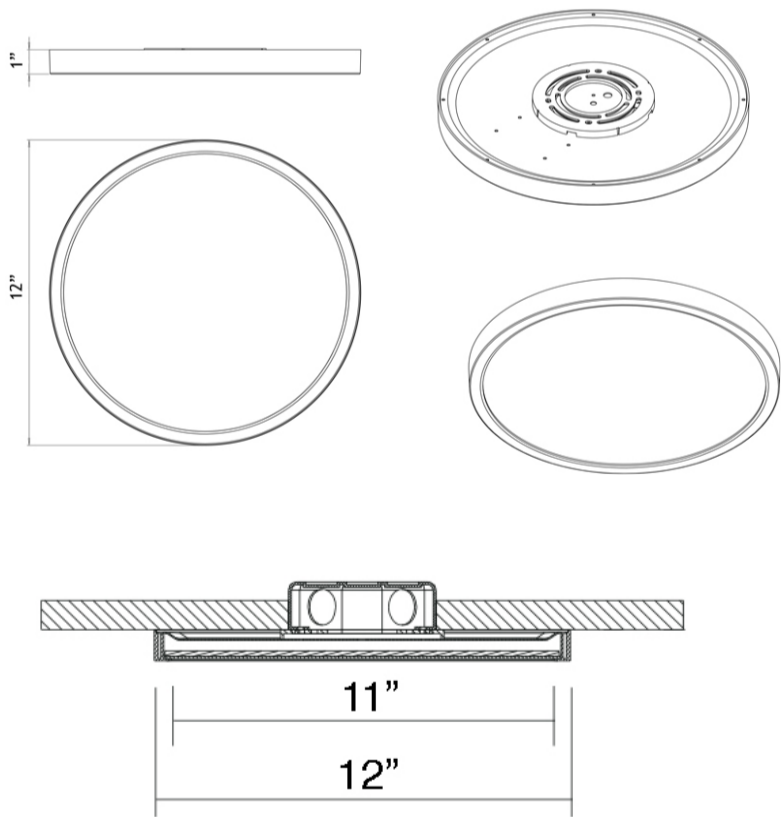

ADS12R9

12" Surface Mount Edgelit Disk 22W

DESCRIPTION

12" Multi-Purpose Surface Mounted Energy-Efficient Fixture
Low Profile With Narrow Flange For Elegant Appearance

FEATURES & BENEFITS

- Fast & Easy to Install in J-Box - Save on Labor
- Wet Location Approved - Suitable For Indoor & Outdoor Installations
- Options of 3000K, 4000K or 5CCT user selectable
- CRI 90+ for True Color Rendering
- Flicker Free AC Design

DIMENSIONS OD 12" Thickness 1"

ORDERING GUIDE

	CCT	Trim
ADS12R9-3K-WH	3000K	White
ADS12R9-4K-WH	4000K	White
ADS12R9-5CCT-WH	5CCT	White

5CCT is 2700-3000-3500-4000-5000K user selectable
Black, Bronze & Brushed Nickel Trims Available by Custom Order