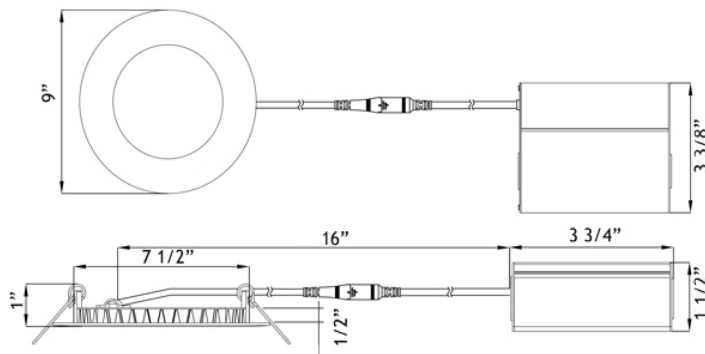

LB8R

8" Round Economy Super Thin Recessed LED 18W

Type IC, Wet & Air-Tight

DESCRIPTION

8" Round Recessed LED With Integral Driver In Connection Box
Fits Where No Other Recessed Fixture Can

FEATURES & BENEFITS

- 1/2" Deep - Install Directly Under Joists - Maximum Layout Flexibility
- Driver Inside Connection Box - No Junction Box Needed
- Fast & Easy To Install - Save On Labor
- Type IC Rated - No Housing Required

MOUNTING

Cut Hole In Ceiling And Snap Fixture In Opening With Attached Spring Clips. Ceiling Clearance Required For Driver: 1 1/2"

DIMENSIONS: ID 7 1/2" OD 9" Cut Out 7 1/2" to 8"

120V TRIAC Dimmable Driver Included

AVAILABLE TRIMS

White

Black

ACCESSORIES Sold Separately

Low Voltage Extension Cables 10 ft FT4 / CMR rated
[model # EXC10](#)

[26" Long Flat Rough-In Plate model # RIP8](#)

[Goof Ring White OD 9 1/2" model # GR8](#)
[Goof Ring White OD 10 1/2" model # GR810](#)