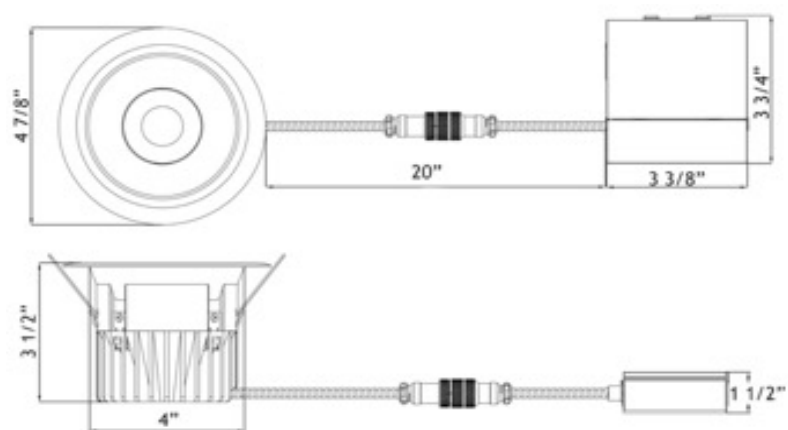

**Type IC, Wet, Air-Tight & Open Plenum**

**DESCRIPTION**

4" Round Deep Regressed LED - Elegant Design Without Glare  
Commercial Grade Quality Built To Last

**FEATURES & BENEFITS**

5 single CCT, Dim to Warm, & 5CCT field selectable options  
3 1/2" Deep - Install Where Ceiling Space Is Limited  
Armored Cable & Metal Connectors - Open Plenum Rated  
Driver Inside Connection Box with Romex Quick Connectors  
and Knock Outs - Fast Installation & No Junction Box Needed  
Type IC, Air-Tight & Wet Location - No Housing Required

**DIMENSIONS** ID 4" OD 4 7/8" Cut Out 4 1/4"

120V TRIAC Dimmable Driver Included      Optional 120V-347V

0-10V Dimmable Driver  
Order Separately as  
[model # LLL-LD1535TR](#)

**ORDERING GUIDE** Example **LD4R-30K-4R-WR-WT**