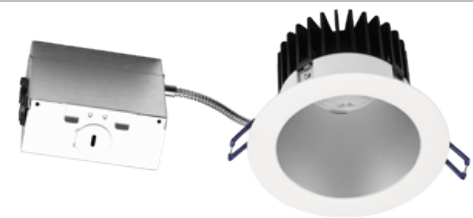

**Type IC, Wet, Air-Tight & Open Plenum**

**DESCRIPTION**

4" Round Deep Regressed LED - Elegant Design Without Glare  
Commercial Grade Quality Built To Last

**FEATURES & BENEFITS**

5 single CCT, Dim to Warm, & 5CCT field selectable options  
3 1/2" Deep - Install Where Ceiling Space Is Limited  
Armored Cable & Metal Connectors - Open Plenum Rated  
Driver Inside Connection Box with Romex Quick Connectors  
and Knock Outs - Fast Installation & No Junction Box Needed  
Type IC, Air-Tight & Wet Location - No Housing Required

**DIMENSIONS** ID 4" OD 4 7/8" Cut Out 4 1/4"

120V TRIAC Dimmable Driver Included      Optional 120V-347V

0-10V Dimmable Driver  
Order Separately as  
[model # LLL-LD1535TR](#)

**ORDERING GUIDE** Example **LD4R-30K-4R-WR-WT**

	CCT	Reflector - Trim
<b>LD4R</b>	<b>- xxK</b>	<b>- 4R-xx-xx</b>
2700K	<b>27K</b>	<b>4R-WR-WT</b>
3000K	<b>30K</b>	<b>4R-SR-WT</b>
3500K	<b>35K</b>	<b>4R-BR-WT</b>
4000K	<b>40K</b>	<b>4R-BR-BT</b>
5000K	<b>50K</b>	<b>4R-SR-BT</b>
Dim To Warm 3000K to 2000K	<b>32K</b>	<b>4R-ORB</b>
Dim To Warm 3000K to 1800K	<b>3018K</b>	
User selectable 27-30-35-40-50K	<b>5CCT</b>	

SPECIFICATION	
Applications	Recessed Ceiling Mount
Energy Used	15W
Color Temperature (K)	2700   3000   3500   4000   5000   DTW 30-20K   DTW 30-18K
Light Output (lm)	1100   1200   1250   1300   1400   900   980
Beam Angle	30°
CRI	90 +
Default Driver Input	120V AC      Triac Dimmable
Optional Driver Input	120V-347V AC      0-10V Dimmable
Junction Box Wire Capacity	Max 5 No 12 AWG or 8 No 14 AWG
Power Factor	0.98
Approved Location	Insulated Ceilings, Open Plenum, Wet Locations
IP Rating	IP 54
Air Tight	Yes
Ambient Temperature	-40°F (-40°C) to +104°F (+40°C)
Projected Life	70% Light Output at 50,000 Hours
Certification	cULus, Energy Star (except DTW & 5CCT), T24
Warranty	10 Year Residential / 5 Year Commercial