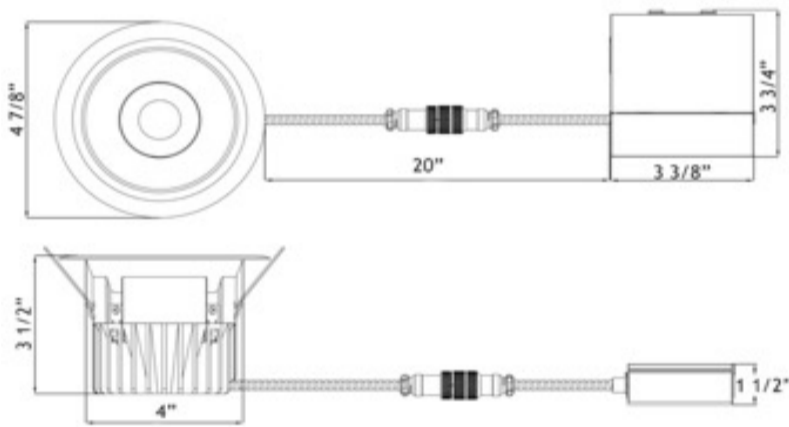

## 4" Round Deep Regressed LED Plenum Rated High Output 18W

**Type IC, Wet, Air-Tight & Open Plenum**

### DESCRIPTION

4" Round Deep Regressed LED - Elegant Design Without Glare  
Commercial Grade Quality Built To Last

### FEATURES & BENEFITS

- 5 single CCT, Dim to Warm, & 5CCT field selectable options
- 3 1/2" Deep - Install Where Ceiling Space Is Limited
- Armored Cable & Metal Connectors - Open Plenum Rated
- Driver Inside Connection Box with Romex Quick Connectors and Knock Outs - Fast Installation & No Junction Box Needed
- Type IC, Air-Tight & Wet Location - No Housing Required

**DIMENSIONS** ID 4" OD 4 7/8" Cut Out 4 1/4"

120V TRIAC Dimmable Driver Included      Optional 120V-347V

0-10V Dimmable Driver  
Order Separately as  
[model # LLL-LD2050TR](#)

**ORDERING GUIDE** Example **LD4R-30K-HO-4R-WR-WT**