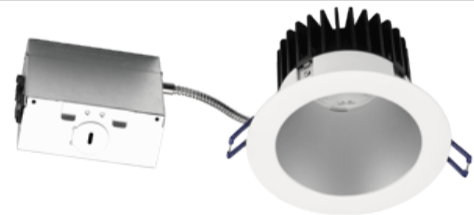

## 4" Round Deep Regressed LED Plenum Rated High Output 18W

**Type IC, Wet, Air-Tight & Open Plenum**

### DESCRIPTION

4" Round Deep Regressed LED - Elegant Design Without Glare  
Commercial Grade Quality Built To Last

### FEATURES & BENEFITS

- 5 single CCT, Dim to Warm, & 5CCT field selectable options
- 3 1/2" Deep - Install Where Ceiling Space Is Limited
- Armored Cable & Metal Connectors - Open Plenum Rated
- Driver Inside Connection Box with Romex Quick Connectors and Knock Outs - Fast Installation & No Junction Box Needed
- Type IC, Air-Tight & Wet Location - No Housing Required

**DIMENSIONS** ID 4" OD 4 7/8" Cut Out 4 1/4"

120V TRIAC Dimmable Driver Included      Optional 120V-347V

0-10V Dimmable Driver  
Order Separately as  
[model # LLL-LD2050TR](#)

**ORDERING GUIDE** Example **LD4R-30K-HO-4R-WR-WT**