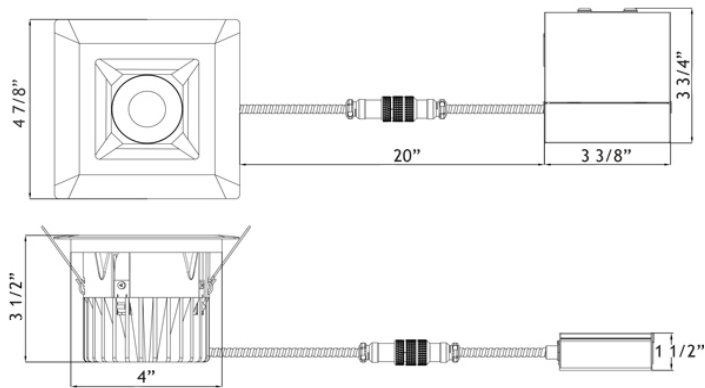

LD4S

Type IC, Wet, Air-Tight & Open Plenum

DESCRIPTION

4" Square Deep Regressed LED - Elegant Design Without Glare
Commercial Grade Quality Built To Last

FEATURES & BENEFITS

5 single CCT, Dim to Warm, & 5CCT field selectable options
3 1/2" Deep - Install Where Ceiling Space Is Limited
Armored Cable & Metal Connectors - Open Plenum Rated
Driver Inside Connection Box with Romex Quick Connectors
and Knock Outs - Fast Installation & No Junction Box Needed
Type IC, Air-Tight & Wet Location - No Housing Required

DIMENSIONS ID 4" OD 4 7/8"

Cut Out 4" to 4 1/4". Ceiling Clearance Required: 3"

4" Square Deep Regressed LED Plenum Rated 15W

Project: _____
 Location: _____
 Model #: _____ Qty: _____
 Notes: _____

SPECIFICATION	
Applications	Recessed Ceiling Mount
Energy Used	15W
Color Temperature (K)	2700 3000 3500 4000 5000 DTW 30-20K DTW 30-18K
Light Output (lm)	1100 1200 1250 1300 1400 900 980
Beam Angle	30°
CRI	90 +
Default Driver Input	120V AC Triac Dimmable
Optional Driver Input	120V-347V AC 0-10V Dimmable
Junction Box Wire Capacity	Max 5 No 12 AWG or 8 No 14 AWG
Power Factor	0.98
Approved Location	Insulated Ceilings, Open Plenum, Wet Locations
IP Rating	IP 54
Air Tight	Yes
Ambient Temperature	-40°F (-40°C) to +104°F (+40°C)
Projected Life	70% Light Output at 50,000 Hours
Certification	cULus, Energy Star (except DTW & 5CCT), T24
Warranty	10 Year Residential / 5 Year Commercial