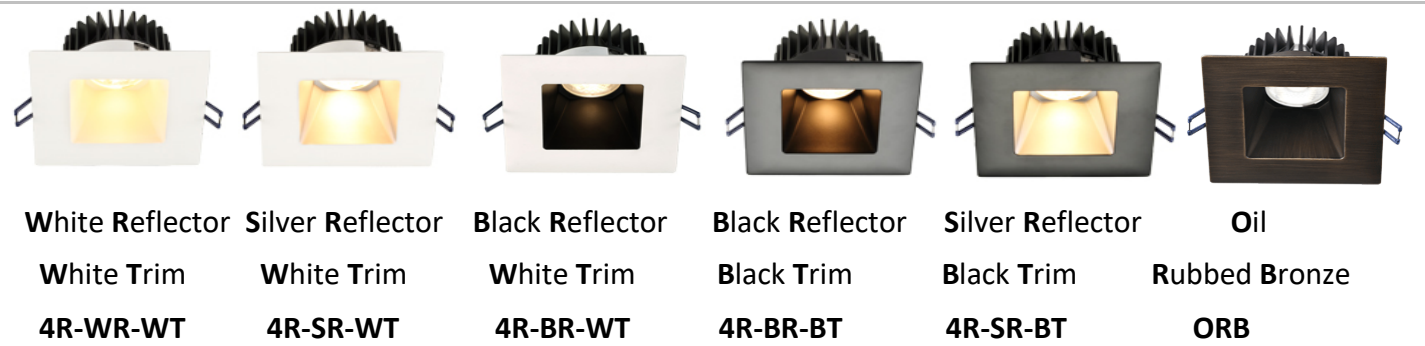

LD4S

Type IC, Wet, Air-Tight & Open Plenum

DESCRIPTION

4" Square Deep Regressed LED - Elegant Design Without Glare
Commercial Grade Quality Built To Last

FEATURES & BENEFITS

5 single CCT, Dim to Warm, & 5CCT field selectable options
3 1/2" Deep - Install Where Ceiling Space Is Limited
Armored Cable & Metal Connectors - Open Plenum Rated
Driver Inside Connection Box with Romex Quick Connectors
and Knock Outs - Fast Installation & No Junction Box Needed
Type IC, Air-Tight & Wet Location - No Housing Required

DIMENSIONS ID 4" OD 4 7/8"

Cut Out 4" to 4 1/4". Ceiling Clearance Required: 3"

4" Square Deep Regressed LED Plenum Rated 15W

Project: _____
 Location: _____
 Model #: _____ Qty: _____
 Notes: _____

SPECIFICATION	
Applications	Recessed Ceiling Mount
Energy Used	15W
Color Temperature (K)	2700 3000 3500 4000 5000 DTW 30-20K DTW 30-18K
Light Output (lm)	1100 1200 1250 1300 1400 900 980
Beam Angle	30°
CRI	90 +
Default Driver Input	120V AC Triac Dimmable
Optional Driver Input	120V-347V AC 0-10V Dimmable
Junction Box Wire Capacity	Max 5 No 12 AWG or 8 No 14 AWG
Power Factor	0.98
Approved Location	Insulated Ceilings, Open Plenum, Wet Locations
IP Rating	IP 54
Air Tight	Yes
Ambient Temperature	-40°F (-40°C) to +104°F (+40°C)
Projected Life	70% Light Output at 50,000 Hours
Certification	cULus, Energy Star (except DTW & 5CCT), T24
Warranty	10 Year Residential / 5 Year Commercial

AVAILABLE TRIMS

White Reflector White Trim 4R-WR-WT
 Silver Reflector White Trim 4R-SR-WT
 Black Reflector White Trim 4R-BR-WT
 Black Reflector Black Trim 4R-BR-BT
 Silver Reflector Black Trim 4R-SR-BT
 Oil Rubbed Bronze ORB