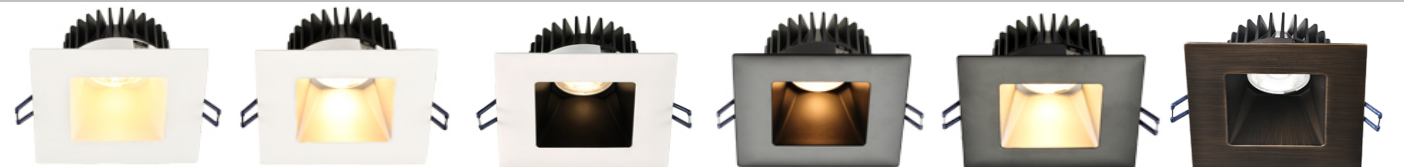

LD4S-HO

Type IC, Wet, Air-Tight & Open Plenum

DESCRIPTION

4" Square Deep Regressed LED - Elegant Design Without Glare
Commercial Grade Quality Built To Last

FEATURES & BENEFITS

- 5 single CCT, Dim to Warm, & 5CCT field selectable options
- 3 1/2" Deep - Install Where Ceiling Space Is Limited
- Armored Cable & Metal Connectors - Open Plenum Rated
- Driver Inside Connection Box with Romex Quick Connectors and Knock Outs - Fast Installation & No Junction Box Needed
- Type IC, Air-Tight & Wet Location - No Housing Required

DIMENSIONS ID 4" OD 4 7/8"

Cut Out 4" to 4 1/4". Ceiling Clearance Required: 3"

4" Square Deep Regressed LED Plenum Rated High Output 18W

Project: _____
 Location: _____
 Model #: _____ Qty: _____
 Notes: _____

SPECIFICATION	
Applications	Recessed Ceiling Mount
Energy Used	18W
Color Temperature (K)	2700 3000 3500 4000 5000 DTW 30-20K DTW 30-18K
Light Output (lm)	1500 1550 1600 1650 1700 1150 1250
Beam Angle	30°
CRI	90 +
Default Driver Input	120V AC Triac Dimmable
Optional Driver Input	120V-347V AC 0-10V Dimmable
Junction Box Wire Capacity	Max 5 No 12 AWG or 8 No 14 AWG
Power Factor	0.98
Approved Location	Insulated Ceilings, Open Plenum, Wet Locations
IP Rating	IP 54
Air Tight	Yes
Ambient Temperature	-40°F (-40°C) to +104°F (+40°C)
Projected Life	70% Light Output at 50,000 Hours
Certification	cULus, Energy Star (except DTW & 5CCT), T24
Warranty	10 Year Residential / 5 Year Commercial

AVAILABLE TRIMS

- White Reflector** / **White Trim** / **4R-WR-WT**
- Silver Reflector** / **White Trim** / **4R-SR-WT**
- Black Reflector** / **White Trim** / **4R-BR-WT**
- Black Reflector** / **Black Trim** / **4R-BR-BT**
- Silver Reflector** / **Black Trim** / **4R-SR-BT**
- Oil** / **Rubbed Bronze** / **ORB**