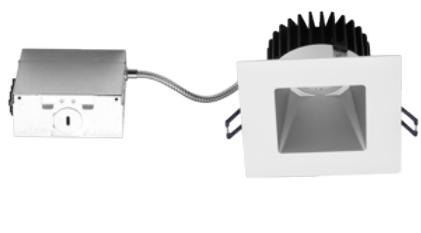

120V TRIAC Dimmable Driver Included Optional 120V-347V

0-10V Dimmable Driver
Order Separately as
[model # LLL-LD2050TR](#)

ACCESSORIES

Sold Separately

[26" Long Flat Rough-In Plate model # RIP4](#)

[13" Long Flat Rough-In Plate model # MP4-2](#)

[13" Long Flanged Rough-In Plate model # MP4](#)