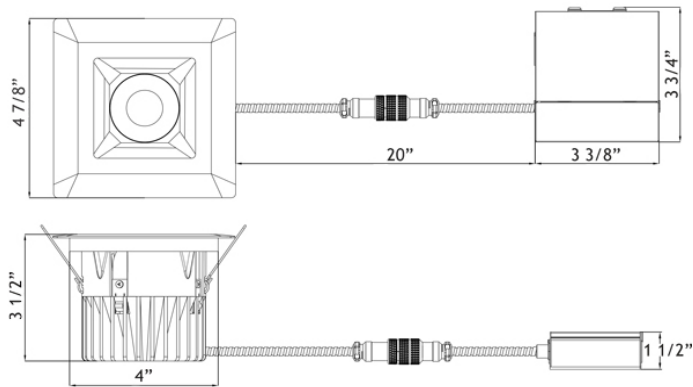

LD4S-HO

Type IC, Wet, Air-Tight & Open Plenum

DESCRIPTION

4" Square Deep Regressed LED - Elegant Design Without Glare
Commercial Grade Quality Built To Last

FEATURES & BENEFITS

- 5 single CCT, Dim to Warm, & 5CCT field selectable options
- 3 1/2" Deep - Install Where Ceiling Space Is Limited
- Armored Cable & Metal Connectors - Open Plenum Rated
- Driver Inside Connection Box with Romex Quick Connectors and Knock Outs - Fast Installation & No Junction Box Needed
- Type IC, Air-Tight & Wet Location - No Housing Required

DIMENSIONS ID 4" OD 4 7/8"

Cut Out 4" to 4 1/4". Ceiling Clearance Required: 3"

4" Square Deep Regressed LED Plenum Rated High Output 18W

Project: _____
 Location: _____
 Model #: _____ Qty: _____
 Notes: _____

SPECIFICATION	
Applications	Recessed Ceiling Mount
Energy Used	18W
Color Temperature (K)	2700 3000 3500 4000 5000 DTW 30-20K DTW 30-18K
Light Output (lm)	1500 1550 1600 1650 1700 1150 1250
Beam Angle	30°
CRI	90 +
Default Driver Input	120V AC Triac Dimmable
Optional Driver Input	120V-347V AC 0-10V Dimmable
Junction Box Wire Capacity	Max 5 No 12 AWG or 8 No 14 AWG
Power Factor	0.98
Approved Location	Insulated Ceilings, Open Plenum, Wet Locations
IP Rating	IP 54
Air Tight	Yes
Ambient Temperature	-40°F (-40°C) to +104°F (+40°C)
Projected Life	70% Light Output at 50,000 Hours
Certification	cULus, Energy Star (except DTW & 5CCT), T24
Warranty	10 Year Residential / 5 Year Commercial