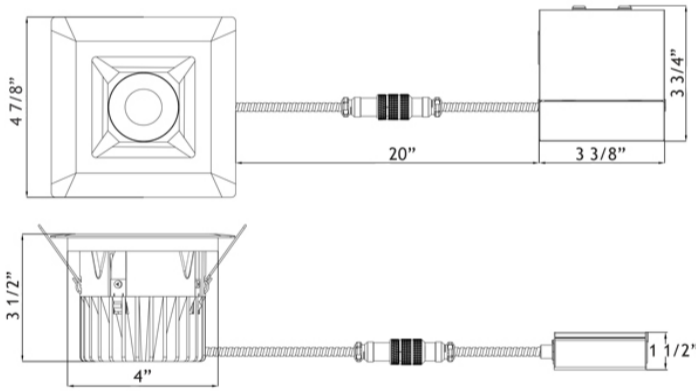

## 4" Square Deep Regressed LED Plenum Rated 15W

**Type IC, Wet, Air-Tight & Open Plenum**

### DESCRIPTION

4" Square Deep Regressed LED - Elegant Design Without Glare  
Commercial Grade Quality Built To Last

### FEATURES & BENEFITS

- 5 single CCT, Dim to Warm, & 5CCT field selectable options
- 3 1/2" Deep - Install Where Ceiling Space Is Limited
- Armored Cable & Metal Connectors - Open Plenum Rated
- Driver Inside Connection Box with Romex Quick Connectors and Knock Outs - Fast Installation & No Junction Box Needed
- Type IC, Air-Tight & Wet Location - No Housing Required

### DIMENSIONS ID 4" OD 4 7/8"

Cut Out 4" to 4 1/4". Ceiling Clearance Required: 3"

120V TRIAC Dimmable Driver Included      Optional 120V-347V

0-10V Dimmable Driver

Order Separately as

[model # LLL-LD1535TR](#)