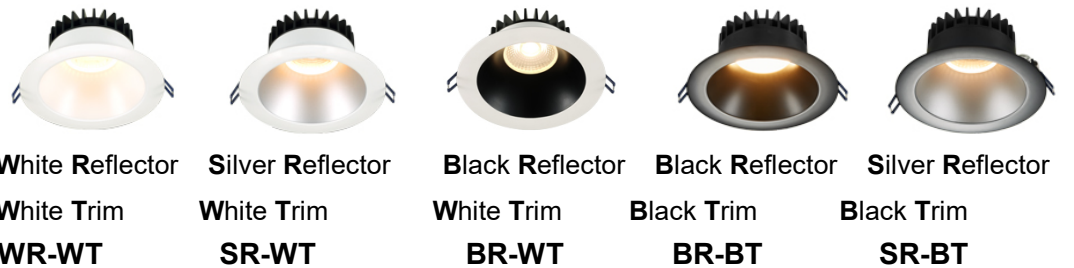

Type IC, Air-Tight, Wet & Open Plenum

DESCRIPTION

6" Round Deep Regressed LED - Elegant Design Without Glare
Commercial Grade Quality Built To Last

FEATURES & BENEFITS

30W up to 3000 lm with CRI 90+
2700, 3000, 3500, 4000 & 5000K options
Type IC, Air-Tight & Wet - No Housing Required
3 1/2" Deep - Install Where Ceiling Space Is Limited
Armored Cable & Metal Connectors - Open Plenum Rated
Driver Inside Connection Box with Romex Quick Connectors
and Knock Outs - Fast Installation & No Junction Box Needed

LD6R-HO

6" Round Deep Regressed LED Open Plenum High Output 30W

Project: _____

Location: _____

Model #: _____ Qty: _____

Notes: _____

SPECIFICATION	
Applications	Recessed Ceiling Mount
Energy Used	30W
Color Temperature (K)	2700 3000 3500 4000 5000
Light Output (lm)	2630 2700 2810 2900 3000
Beam Angle	38°
CRI	90 +
Default Driver Input	120V AC Triac Dimmable
Optional Driver Input	120V-347V AC 0-10V Dimmable
Junction Box Wire Capacity	Max 5 No 12 AWG or 8 No 14 AWG
Power Factor	0.98
Approved Location	Insulated Ceilings, Open Plenum, Wet
IP Rating	IP 54
Air Tight	Yes
Ambient Temperature	-40°F (-40°C) to +104°F (+40°C)
Projected Life	70% Light Output at 50,000 Hours
Certification	cULus, Energy Star, T24
Warranty	10 Year Residential / 5 Year Commercial

AVAILABLE TRIMS

ACCESSORIES

Sold Separately

- [Armored Low Voltage Extension 10ft model# MEC10](#)
- [26" Long Flat Rough-In Plate model # RIP6](#)
- [13" Flat Rough-In Plate - model # MP6-2](#)
- [Flanged Plate with Hanger Bars - model # FRP6](#)
- [Goof Ring OD 7 5/8" White # GR6 Black # GR6-BK](#)