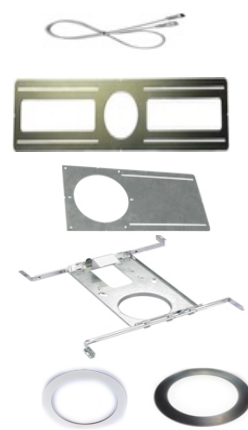

Type IC, Air-Tight, Wet & Open Plenum

DESCRIPTION

6" Round Deep Regressed LED - Elegant Design Without Glare
Commercial Grade Quality Built To Last

FEATURES & BENEFITS

30W up to 3000 lm with CRI 90+
2700, 3000, 3500, 4000 & 5000K options
Type IC, Air-Tight & Wet - No Housing Required
3 1/2" Deep - Install Where Ceiling Space Is Limited
Armored Cable & Metal Connectors - Open Plenum Rated
Driver Inside Connection Box with Romex Quick Connectors
and Knock Outs - Fast Installation & No Junction Box Needed

DIMENSIONS ID 6 1/8" OD 6 3/4" Cut Out 6 1/4"

Ceiling Clearance Required: 3"

120V TRIAC Dimmable Driver Included Optional 120V-347V

ORDERING GUIDE Example: **LD6R-30K-HO-WR-WT**

LD6R	CCT		Reflector-Trim
	- xxK	- HO	- xx-xx
2700K	27K		WR-WT
3000K	30K		SR-WT
3500K	35K		BR-WT
4000K	40K		BR-BT
5000K	50K		SR-BT

LD6R-HO

6" Round Deep Regressed LED Open Plenum High Output 30W

Project: _____

Location: _____

Model #: _____ Qty: _____

Notes: _____

SPECIFICATION	
Applications	Recessed Ceiling Mount
Energy Used	30W
Color Temperature (K)	2700 3000 3500 4000 5000
Light Output (lm)	2630 2700 2810 2900 3000
Beam Angle	38°
CRI	90 +
Default Driver Input	120V AC Triac Dimmable
Optional Driver Input	120V-347V AC 0-10V Dimmable
Junction Box Wire Capacity	Max 5 No 12 AWG or 8 No 14 AWG
Power Factor	0.98
Approved Location	Insulated Ceilings, Open Plenum, Wet
IP Rating	IP 54
Air Tight	Yes
Ambient Temperature	-40°F (-40°C) to +104°F (+40°C)
Projected Life	70% Light Output at 50,000 Hours
Certification	cULus, Energy Star, T24
Warranty	10 Year Residential / 5 Year Commercial

AVAILABLE TRIMS

ACCESSORIES

Sold Separately

- [Armored Low Voltage Extension 10ft model# MEC10](#)
- [26" Long Flat Rough-In Plate model # RIP6](#)
- [13" Flat Rough-In Plate - model # MP6-2](#)
- [Flanged Plate with Hanger Bars - model # FRP6](#)
- [Goof Ring OD 7 5/8" White # GR6 Black # GR6-BK](#)