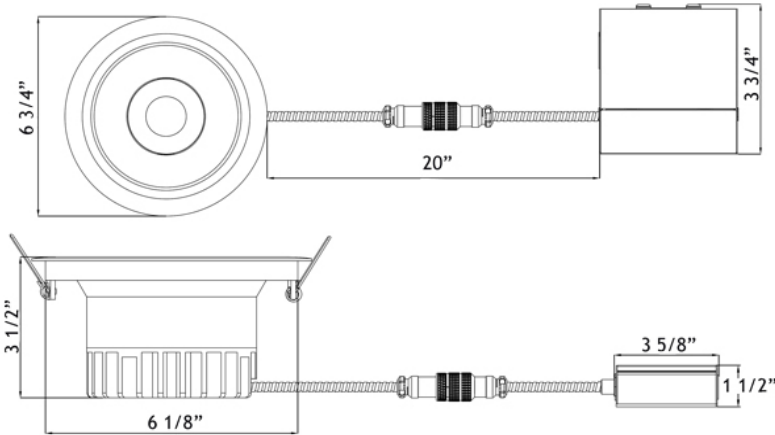

Type IC, Air-Tight, Wet & Open Plenum

DESCRIPTION

6" Round Deep Regressed LED - Elegant Design Without Glare
Commercial Grade Quality Built To Last

FEATURES & BENEFITS

30W up to 3000 lm with CRI 90+
2700, 3000, 3500, 4000 & 5000K options
Type IC, Air-Tight & Wet - No Housing Required
3 1/2" Deep - Install Where Ceiling Space Is Limited
Armored Cable & Metal Connectors - Open Plenum Rated
Driver Inside Connection Box with Romex Quick Connectors
and Knock Outs - Fast Installation & No Junction Box Needed

DIMENSIONS ID 6 1/8" OD 6 3/4" Cut Out 6 1/4"

Ceiling Clearance Required: 3"

120V TRIAC Dimmable Driver Included Optional 120V-347V

ORDERING GUIDE Example: **LD6R-30K-HO-WR-WT**

LD6R	CCT		Reflector-Trim
	- xxK	- HO	- xx-xx
2700K	27K		WR-WT
3000K	30K		SR-WT
3500K	35K		BR-WT
4000K	40K		BR-BT
5000K	50K		SR-BT

LD6R-HO

6" Round Deep Regressed LED Open Plenum High Output 30W

Project: _____

Location: _____

Model #: _____ Qty: _____

Notes: _____

SPECIFICATION	
Applications	Recessed Ceiling Mount
Energy Used	30W
Color Temperature (K)	2700 3000 3500 4000 5000
Light Output (lm)	2630 2700 2810 2900 3000
Beam Angle	38°
CRI	90 +
Default Driver Input	120V AC Triac Dimmable
Optional Driver Input	120V-347V AC 0-10V Dimmable
Junction Box Wire Capacity	Max 5 No 12 AWG or 8 No 14 AWG
Power Factor	0.98
Approved Location	Insulated Ceilings, Open Plenum, Wet
IP Rating	IP 54
Air Tight	Yes
Ambient Temperature	-40°F (-40°C) to +104°F (+40°C)
Projected Life	70% Light Output at 50,000 Hours
Certification	cULus, Energy Star, T24
Warranty	10 Year Residential / 5 Year Commercial

AVAILABLE TRIMS

ACCESSORIES

Sold Separately

- [Armored Low Voltage Extension 10ft model# MEC10](#)
- [26" Long Flat Rough-In Plate model # RIP6](#)
- [13" Flat Rough-In Plate - model # MP6-2](#)
- [Flanged Plate with Hanger Bars - model # FRP6](#)
- [Goof Ring OD 7 5/8" White # GR6 Black # GR6-BK](#)