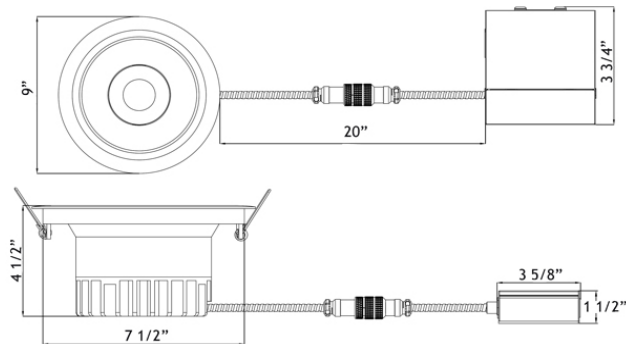

DIMENSIONS ID 7 1/2" OD 9" Cut Out 7 1/2" to 8"

Ceiling Clearance Required: 4"