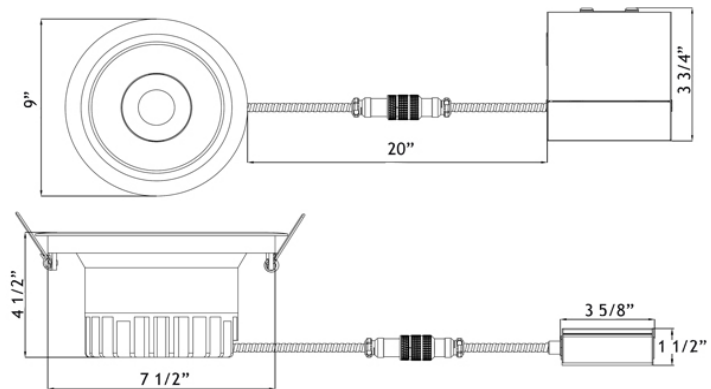

**Type IC, Air-Tight, Wet & Open Plenum**

**DESCRIPTION**

8" Round Deep Regressed LED - Elegant Design Without Glare  
Commercial Grade Quality Built To Last

**FEATURES & BENEFITS**

30W up to 3000 lm with CRI 90+  
2700, 3000, 3500, 4000 & 5000K options  
Type IC, Air-Tight & Wet - No Housing Required  
4 1/2" Deep - Install Where Ceiling Space Is Limited  
Armored Cable & Metal Connectors - Open Plenum Rated  
Driver Inside Connection Box with Romex Quick Connectors  
and Knock Outs - Fast Installation & No Junction Box Needed

**DIMENSIONS** ID 7 1/2" OD 9" Cut Out 7 1/2" to 8"

Ceiling Clearance Required: 4"

120V TRIAC Dimmable Driver Included    Optional 120V-347V

0-10V Dimmable  
Order Separately  
[model # LLL-LD3580TR](#)

**ORDERING GUIDE**    Example **LD8R-5CCT-HO-WR-WT**