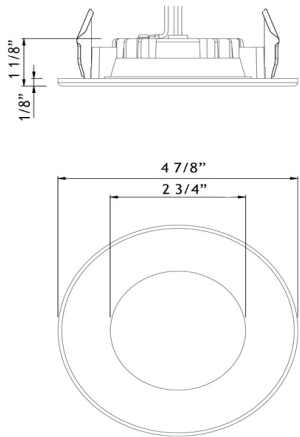

Wet Location & Air-Tight

DESCRIPTION

4" Multi LED - Fits in J-Box or Can
 Recessed Fixture Look Due to Very Thin Trim
 Magnetic Trims with Optional Colors

FEATURES & BENEFITS

Meets Fire Rating Code When Used in a Fire Rated J-Box
 Wet Location - Suitable For Showers & Outdoor
 5CCT User Selectable or single light color (3K or 4K) options
 CRI 90+ for True Color Rendering

DIMENSIONS ID 3 1/2" OD 4 7/8"

ORDERING GUIDE

3000K	LED-S8W-3K-MT
4000K	LED-S8W-4K-MT
5CCT	LED-S8W-5CCT-MT

Project: _____

Location: _____

Trim: _____ Qty: _____

Notes: _____

SPECIFICATION	
Applications	J-Box Mount or Retrofit
Energy Used	8 W
Color Temperature (K)	2700 3000 3500 4000 5000
Light Output (lm)	515 530 540 560 550
Halogen Equivalent	50 W
Beam Angle	110°
CRI	90 +
Driver Input	120V AC 50/60 Hz
Dimming	TRIAC Dimmers 10% - 100%
Approved Location	Wet Locations
Air Tight	Yes
Ambient Temperature	-4° F (-20° C) to +104° F (+40° C)
Projected Life	70% Light Output at 50,000 Hours
Certification	cETLus, Energy Star, T24
Warranty	5 Year